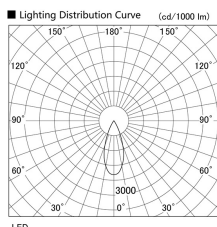

Item no. DD103-2540DW8530

Series Name: Versa R-G, Antiglare

Dark Mirror Reflector

Installation	Recessed mount
Type	Versa R-G, Antiglare
Fixture wattage	23W
Beam angle	38 deg.
Color Temp.	3000K
CRI	Ra>85
Luminous	1700 lm
Body	Die-cast aluminum alloy
Body finish	N/A
Trim finish	White
Reflector finish	Dark Mirror
IP Rate	IP20
Light source	COB module
Input Voltage	AC220~240V
Dimming Type	Non-Dimmable
Certificate	CE, CCC
Cut Hole	125mm