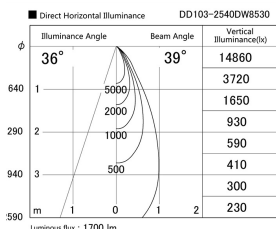

Item no. DD103-2540DW8530

Series Name: Versa R-G, Antiglare

Dark Mirror Reflector

Installation	Recessed mount
Type	Versa R-G, Antiglare
Fixture wattage	23W
Beam angle	38 deg.
Color Temp.	3000K
CRI	Ra>85
Luminous	1700 lm
Body	Die-cast aluminum alloy
Body finish	N/A
Trim finish	White
Reflector finish	Dark Mirror
IP Rate	IP20
Light source	COB module
Input Voltage	AC220~240V
Dimming Type	Non-Dimmable
Certificate	CE, CCC
Cut Hole	125mm