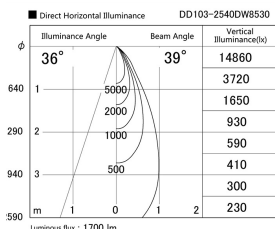

Item no. DD103-2540DW8530

Series Name: Versa R-G, Antiglare

Dark Mirror Reflector

Installation	Recessed mount
Type	
Fixture wattage	23W
Beam angle	38 deg.
Color Temp.	3000K
CRI	Ra>85
Luminous	1700 lm
Body	Die-cast aluminum alloy
Body finish	N/A
Trim finish	White
Reflector finish	Dark Mirror
IP Rate	IP20
Light source	COB module
Input Voltage	AC220~240V
Dimming Type	Non-Dimmable
Certificate	CE, CCC
Cut Hole	125mm