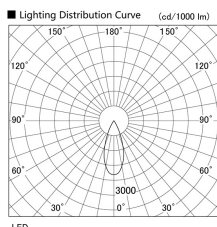

Item no. DD103-2540DW8530

Series Name: Versa R-G, Antiglare

Dark Mirror Reflector

Installation	Recessed mount
Type	
Fixture wattage	23W
Beam angle	38 deg.
Color Temp.	3000K
CRI	Ra>85
Luminous	1700 lm
Body	Die-cast aluminum alloy
Body finish	N/A
Trim finish	White
Reflector finish	Dark Mirror
IP Rate	IP20
Light source	COB module
Input Voltage	AC220~240V
Dimming Type	Non-Dimmable
Certificate	CE, CCC
Cut Hole	125mm