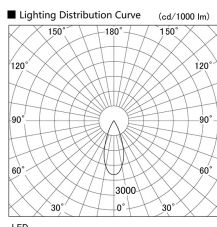

Item no. DD103-2540DW8535

Series Name: Versa R-G, Antiglare

Dark Mirror Reflector

Installation	Recessed mount
Type	
Fixture wattage	23W
Beam angle	38 deg.
Color Temp.	3500K
CRI	Ra>85
Luminous	1734 lm
Body	Die-cast aluminum alloy
Body finish	N/A
Trim finish	White
Reflector finish	Dark Mirror
IP Rate	IP20
Light source	COB module
Input Voltage	AC220~240V
Dimming Type	Non-Dimmable
Certificate	CE, CCC
Cut Hole	125mm