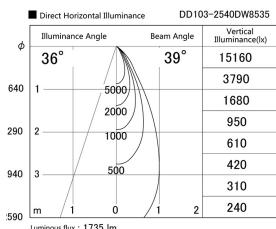

Item no. DD103-2540DW8535

Series Name: Versa R-G, Antiglare

Dark Mirror Reflector

Installation	Recessed mount
Type	Versa R-G, Antiglare
Fixture wattage	23W
Beam angle	38 deg.
Color Temp.	3500K
CRI	Ra>85
Luminous	1734 lm
Body	Die-cast aluminum alloy
Body finish	N/A
Trim finish	White
Reflector finish	Dark Mirror
IP Rate	IP20
Light source	COB module
Input Voltage	AC220~240V
Dimming Type	Non-Dimmable
Certificate	CE, CCC
Cut Hole	125mm