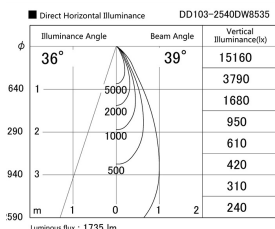

Item no. DD103-2540DW8535

Series Name: Versa R-G, Antiglare

Dark Mirror Reflector

Installation	Recessed mount
Type	
Fixture wattage	23W
Beam angle	38 deg.
Color Temp.	3500K
CRI	Ra>85
Luminous	1734 lm
Body	Die-cast aluminum alloy
Body finish	N/A
Trim finish	White
Reflector finish	Dark Mirror
IP Rate	IP20
Light source	COB module
Input Voltage	AC220~240V
Dimming Type	Non-Dimmable
Certificate	CE, CCC
Cut Hole	125mm