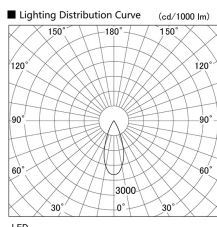

Item no. DD103-2540DW8535

Series Name: Versa R-G, Antiglare

Dark Mirror Reflector

Installation	Recessed mount
Type	Versa R-G, Antiglare
Fixture wattage	23W
Beam angle	38 deg.
Color Temp.	3500K
CRI	Ra>85
Luminous	1734 lm
Body	Die-cast aluminum alloy
Body finish	N/A
Trim finish	White
Reflector finish	Dark Mirror
IP Rate	IP20
Light source	COB module
Input Voltage	AC220~240V
Dimming Type	Non-Dimmable
Certificate	CE, CCC
Cut Hole	125mm