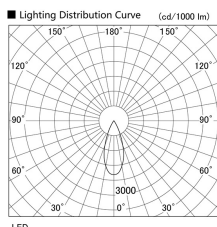

Item no. DD103-2540DW8540

Series Name: Versa R-G, Antiglare

Dark Mirror Reflector

Installation	Recessed mount
Type	
Fixture wattage	23W
Beam angle	38 deg.
Color Temp.	4000K
CRI	Ra>85
Luminous	1751 lm
Body	Die-cast aluminum alloy
Body finish	N/A
Trim finish	White
Reflector finish	Dark Mirror
IP Rate	IP20
Light source	COB module
Input Voltage	AC220~240V
Dimming Type	Non-Dimmable
Certificate	CE, CCC
Cut Hole	125mm