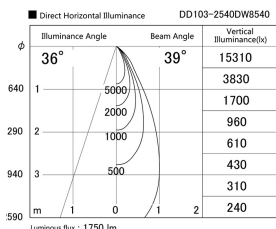

Item no. DD103-2540DW8540

Series Name: Versa R-G, Antiglare

Dark Mirror Reflector

Installation	Recessed mount
Type	Versa R-G, Antiglare
Fixture wattage	23W
Beam angle	38 deg.
Color Temp.	4000K
CRI	Ra>85
Luminous	1751 lm
Body	Die-cast aluminum alloy
Body finish	N/A
Trim finish	White
Reflector finish	Dark Mirror
IP Rate	IP20
Light source	COB module
Input Voltage	AC220~240V
Dimming Type	Non-Dimmable
Certificate	CE, CCC
Cut Hole	125mm