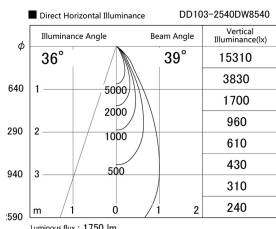

Item no. DD103-2540DW8540

Series Name: Versa R-G, Antiglare

Dark Mirror Reflector

Installation	Recessed mount
Type	
Fixture wattage	23W
Beam angle	38 deg.
Color Temp.	4000K
CRI	Ra>85
Luminous	1751 lm
Body	Die-cast aluminum alloy
Body finish	N/A
Trim finish	White
Reflector finish	Dark Mirror
IP Rate	IP20
Light source	COB module
Input Voltage	AC220~240V
Dimming Type	Non-Dimmable
Certificate	CE, CCC
Cut Hole	125mm