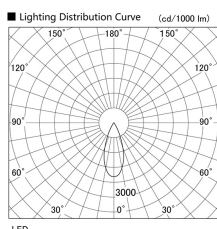

Item no. DD103-2540DW8540

Series Name: Versa R-G, Antiglare

Dark Mirror Reflector

Installation	Recessed mount
Type	Versa R-G, Antiglare
Fixture wattage	23W
Beam angle	38 deg.
Color Temp.	4000K
CRI	Ra>85
Luminous	1751 lm
Body	Die-cast aluminum alloy
Body finish	N/A
Trim finish	White
Reflector finish	Dark Mirror
IP Rate	IP20
Light source	COB module
Input Voltage	AC220~240V
Dimming Type	Non-Dimmable
Certificate	CE, CCC
Cut Hole	125mm