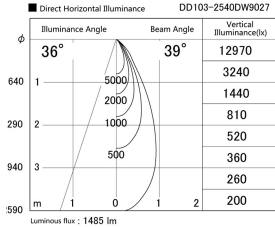

Item no. DD103-2540DW9027

Series Name: Versa R-G, Antiglare

Dark Mirror Reflector

Installation	Recessed mount
Type	
Fixture wattage	23W
Beam angle	38 deg.
Color Temp.	2700K
CRI	Ra>90
Luminous	1484 lm
Body	Die-cast aluminum alloy
Body finish	N/A
Trim finish	White
Reflector finish	Dark Mirror
IP Rate	IP20
Light source	COB module
Input Voltage	AC220~240V
Dimming Type	Non-Dimmable
Certificate	CE, CCC
Cut Hole	125mm