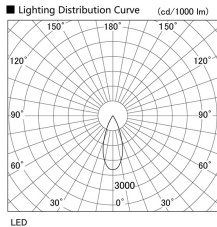

Item no. DD103-2540DW9027

Series Name: Versa R-G, Antiglare

Dark Mirror Reflector

Installation	Recessed mount
Type	
Fixture wattage	23W
Beam angle	38 deg.
Color Temp.	2700K
CRI	Ra>90
Luminous	1484 lm
Body	Die-cast aluminum alloy
Body finish	N/A
Trim finish	White
Reflector finish	Dark Mirror
IP Rate	IP20
Light source	COB module
Input Voltage	AC220~240V
Dimming Type	Non-Dimmable
Certificate	CE, CCC
Cut Hole	125mm