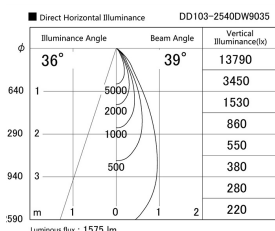

Item no. DD103-2540DW9035

Series Name: Versa R-G, Antiglare

Dark Mirror Reflector

Installation	Recessed mount
Type	Versa R-G, Antiglare
Fixture wattage	23W
Beam angle	38 deg.
Color Temp.	3500K
CRI	Ra>90
Luminous	1577 lm
Body	Die-cast aluminum alloy
Body finish	N/A
Trim finish	White
Reflector finish	Dark Mirror
IP Rate	IP20
Light source	COB module
Input Voltage	AC220~240V
Dimming Type	Non-Dimmable
Certificate	CE, CCC
Cut Hole	125mm