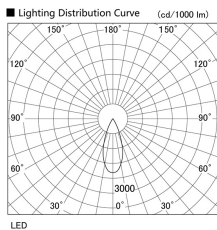

Item no. DD103-2540DW9035

Series Name: Versa R-G, Antiglare

Dark Mirror Reflector

Installation	Recessed mount
Type	
Fixture wattage	23W
Beam angle	38 deg.
Color Temp.	3500K
CRI	Ra>90
Luminous	1577 lm
Body	Die-cast aluminum alloy
Body finish	N/A
Trim finish	White
Reflector finish	Dark Mirror
IP Rate	IP20
Light source	COB module
Input Voltage	AC220~240V
Dimming Type	Non-Dimmable
Certificate	CE, CCC
Cut Hole	125mm