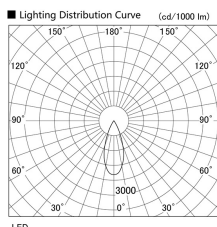

Item no. DD103-2540DW9035

Series Name: Versa R-G, Antiglare

Dark Mirror Reflector

Installation	Recessed mount
Type	Versa R-G, Antiglare
Fixture wattage	23W
Beam angle	38 deg.
Color Temp.	3500K
CRI	Ra>90
Luminous	1577 lm
Body	Die-cast aluminum alloy
Body finish	N/A
Trim finish	White
Reflector finish	Dark Mirror
IP Rate	IP20
Light source	COB module
Input Voltage	AC220~240V
Dimming Type	Non-Dimmable
Certificate	CE, CCC
Cut Hole	125mm