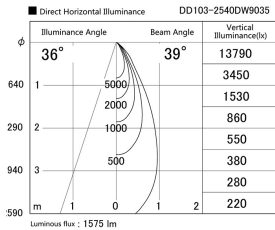

Item no. DD103-2540DW9035

Series Name: Versa R-G, Antiglare

Dark Mirror Reflector

Installation	Recessed mount
Type	
Fixture wattage	23W
Beam angle	38 deg.
Color Temp.	3500K
CRI	Ra>90
Luminous	1577 lm
Body	Die-cast aluminum alloy
Body finish	N/A
Trim finish	White
Reflector finish	Dark Mirror
IP Rate	IP20
Light source	COB module
Input Voltage	AC220~240V
Dimming Type	Non-Dimmable
Certificate	CE, CCC
Cut Hole	125mm