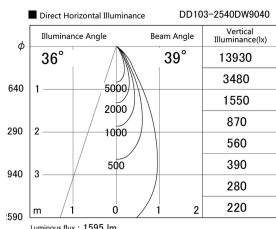

Item no. DD103-2540DW9040

Series Name: Versa R-G, Antiglare

Dark Mirror Reflector

Installation	Recessed mount
Type	
Fixture wattage	23W
Beam angle	38 deg.
Color Temp.	4000K
CRI	Ra>90
Luminous	1593 lm
Body	Die-cast aluminum alloy
Body finish	N/A
Trim finish	White
Reflector finish	Dark Mirror
IP Rate	IP20
Light source	COB module
Input Voltage	AC220~240V
Dimming Type	Non-Dimmable
Certificate	CE, CCC
Cut Hole	125mm