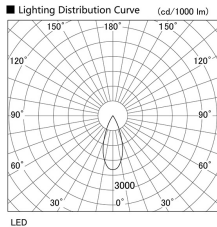

Item no. DD103-2540DW9040

Series Name: Versa R-G, Antiglare

Dark Mirror Reflector

Installation	Recessed mount
Type	Versa R-G, Antiglare
Fixture wattage	23W
Beam angle	38 deg.
Color Temp.	4000K
CRI	Ra>90
Luminous	1593 lm
Body	Die-cast aluminum alloy
Body finish	N/A
Trim finish	White
Reflector finish	Dark Mirror
IP Rate	IP20
Light source	COB module
Input Voltage	AC220~240V
Dimming Type	Non-Dimmable
Certificate	CE, CCC
Cut Hole	125mm