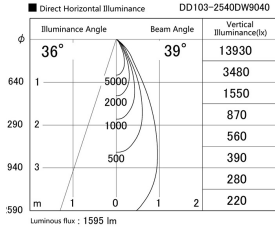

Item no. DD103-2540DW9040

Series Name: Versa R-G, Antiglare

Dark Mirror Reflector

Installation	Recessed mount
Type	Versa R-G, Antiglare
Fixture wattage	23W
Beam angle	38 deg.
Color Temp.	4000K
CRI	Ra>90
Luminous	1593 lm
Body	Die-cast aluminum alloy
Body finish	N/A
Trim finish	White
Reflector finish	Dark Mirror
IP Rate	IP20
Light source	COB module
Input Voltage	AC220~240V
Dimming Type	Non-Dimmable
Certificate	CE, CCC
Cut Hole	125mm