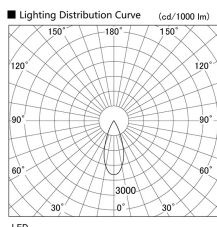

Item no. DD103-2540DW9040

Series Name: Versa R-G, Antiglare

Dark Mirror Reflector

Installation	Recessed mount
Type	
Fixture wattage	23W
Beam angle	38 deg.
Color Temp.	4000K
CRI	Ra>90
Luminous	1593 lm
Body	Die-cast aluminum alloy
Body finish	N/A
Trim finish	White
Reflector finish	Dark Mirror
IP Rate	IP20
Light source	COB module
Input Voltage	AC220~240V
Dimming Type	Non-Dimmable
Certificate	CE, CCC
Cut Hole	125mm