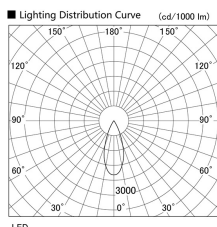

Item no. DD103-2540MW8527

Series Name: Versa R-G, Antiglare

Installation	Recessed mount
Type	
Fixture wattage	23W
Beam angle	38 deg.
Color Temp.	2700K
CRI	Ra>85
Luminous	1640 lm
Body	Die-cast aluminum alloy
Body finish	N/A
Trim finish	White
Reflector finish	Mirror
IP Rate	IP20
Light source	COB module
Input Voltage	AC220~240V
Dimming Type	Non-Dimmable
Certificate	CE, CCC
Cut Hole	125mm