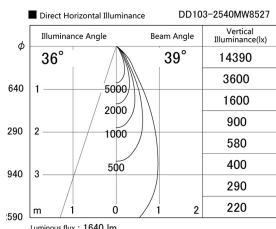

Item no. DD103-2540MW8527

Series Name: Versa R-G, Antiglare

Installation	Recessed mount
Type	
Fixture wattage	23W
Beam angle	38 deg.
Color Temp.	2700K
CRI	Ra>85
Luminous	1640 lm
Body	Die-cast aluminum alloy
Body finish	N/A
Trim finish	White
Reflector finish	Mirror
IP Rate	IP20
Light source	COB module
Input Voltage	AC220~240V
Dimming Type	Non-Dimmable
Certificate	CE, CCC
Cut Hole	125mm