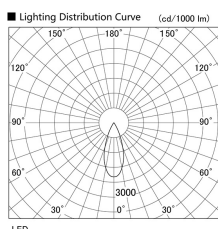

Item no. DD103-2540MW8530

Series Name: Versa R-G, Antiglare

Installation	Recessed mount
Type	Versa R-G, Antiglare
Fixture wattage	23W
Beam angle	38 deg.
Color Temp.	3000K
CRI	Ra>85
Luminous	1708 lm
Body	Die-cast aluminum alloy
Body finish	N/A
Trim finish	White
Reflector finish	Mirror
IP Rate	IP20
Light source	COB module
Input Voltage	AC220~240V
Dimming Type	Non-Dimmable
Certificate	CE, CCC
Cut Hole	125mm