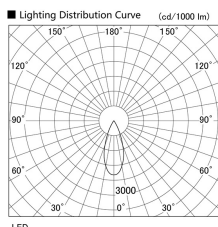

Item no. DD103-2540MW8530

Series Name: Versa R-G, Antiglare

Installation	Recessed mount
Type	
Fixture wattage	23W
Beam angle	38 deg.
Color Temp.	3000K
CRI	Ra>85
Luminous	1708 lm
Body	Die-cast aluminum alloy
Body finish	N/A
Trim finish	White
Reflector finish	Mirror
IP Rate	IP20
Light source	COB module
Input Voltage	AC220~240V
Dimming Type	Non-Dimmable
Certificate	CE, CCC
Cut Hole	125mm