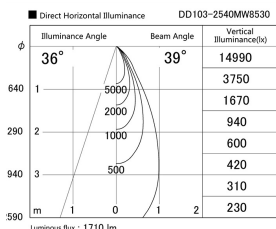

Item no. DD103-2540MW8530

Series Name: Versa R-G, Antiglare

Installation	Recessed mount
Type	Versa R-G, Antiglare
Fixture wattage	23W
Beam angle	38 deg.
Color Temp.	3000K
CRI	Ra>85
Luminous	1708 lm
Body	Die-cast aluminum alloy
Body finish	N/A
Trim finish	White
Reflector finish	Mirror
IP Rate	IP20
Light source	COB module
Input Voltage	AC220~240V
Dimming Type	Non-Dimmable
Certificate	CE, CCC
Cut Hole	125mm