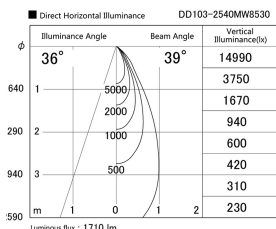

Item no. DD103-2540MW8530

Series Name: Versa R-G, Antiglare

Installation	Recessed mount
Type	
Fixture wattage	23W
Beam angle	38 deg.
Color Temp.	3000K
CRI	Ra>85
Luminous	1708 lm
Body	Die-cast aluminum alloy
Body finish	N/A
Trim finish	White
Reflector finish	Mirror
IP Rate	IP20
Light source	COB module
Input Voltage	AC220~240V
Dimming Type	Non-Dimmable
Certificate	CE, CCC
Cut Hole	125mm