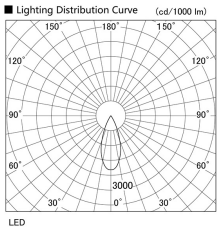

Item no. DD103-2540MW8535

Series Name: Versa R-G, Antiglare

Installation	Recessed mount
Type	
Fixture wattage	23W
Beam angle	38 deg.
Color Temp.	3500K
CRI	Ra>85
Luminous	1742 lm
Body	Die-cast aluminum alloy
Body finish	N/A
Trim finish	White
Reflector finish	Mirror
IP Rate	IP20
Light source	COB module
Input Voltage	AC220~240V
Dimming Type	Non-Dimmable
Certificate	CE, CCC
Cut Hole	125mm