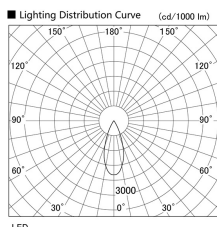

Item no. DD103-2540MW8535

Series Name: Versa R-G, Antiglare

Installation	Recessed mount
Type	
Fixture wattage	23W
Beam angle	38 deg.
Color Temp.	3500K
CRI	Ra>85
Luminous	1742 lm
Body	Die-cast aluminum alloy
Body finish	N/A
Trim finish	White
Reflector finish	Mirror
IP Rate	IP20
Light source	COB module
Input Voltage	AC220~240V
Dimming Type	Non-Dimmable
Certificate	CE, CCC
Cut Hole	125mm