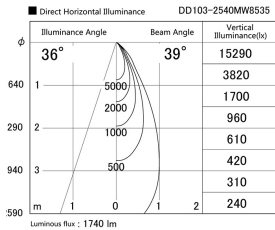

Item no. DD103-2540MW8535

Series Name: Versa R-G, Antiglare

Installation	Recessed mount
Type	
Fixture wattage	23W
Beam angle	38 deg.
Color Temp.	3500K
CRI	Ra>85
Luminous	1742 lm
Body	Die-cast aluminum alloy
Body finish	N/A
Trim finish	White
Reflector finish	Mirror
IP Rate	IP20
Light source	COB module
Input Voltage	AC220~240V
Dimming Type	Non-Dimmable
Certificate	CE, CCC
Cut Hole	125mm