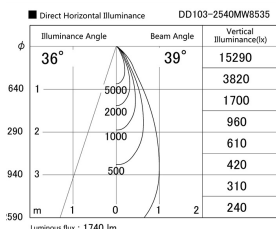

Item no. DD103-2540MW8535

Series Name: Versa R-G, Antiglare

Installation	Recessed mount
Type	
Fixture wattage	23W
Beam angle	38 deg.
Color Temp.	3500K
CRI	Ra>85
Luminous	1742 lm
Body	Die-cast aluminum alloy
Body finish	N/A
Trim finish	White
Reflector finish	Mirror
IP Rate	IP20
Light source	COB module
Input Voltage	AC220~240V
Dimming Type	Non-Dimmable
Certificate	CE, CCC
Cut Hole	125mm