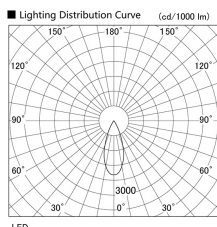

Item no. DD103-2540MW8540

Series Name: Versa R-G, Antiglare

| | |
|------------------|-------------------------|
| Installation | Recessed mount |
| Type | |
| Fixture wattage | 23W |
| Beam angle | 38 deg. |
| Color Temp. | 4000K |
| CRI | Ra>85 |
| Luminous | 1759 lm |
| Body | Die-cast aluminum alloy |
| Body finish | N/A |
| Trim finish | White |
| Reflector finish | Mirror |
| IP Rate | IP20 |
| Light source | COB module |
| Input Voltage | AC220~240V |
| Dimming Type | Non-Dimmable |
| Certificate | CE, CCC |
| Cut Hole | 125mm |