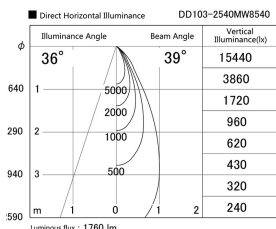

Item no. DD103-2540MW8540

Series Name: Versa R-G, Antiglare

| | |
|------------------|-------------------------|
| Installation | Recessed mount |
| Type | |
| Fixture wattage | 23W |
| Beam angle | 38 deg. |
| Color Temp. | 4000K |
| CRI | Ra>85 |
| Luminous | 1759 lm |
| Body | Die-cast aluminum alloy |
| Body finish | N/A |
| Trim finish | White |
| Reflector finish | Mirror |
| IP Rate | IP20 |
| Light source | COB module |
| Input Voltage | AC220~240V |
| Dimming Type | Non-Dimmable |
| Certificate | CE, CCC |
| Cut Hole | 125mm |