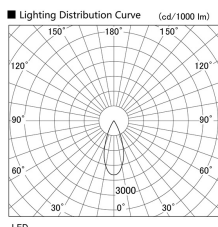

Item no. DD103-2540MW9027

Series Name: Versa R-G, Antiglare

Installation	Recessed mount
Type	Versa R-G, Antiglare
Fixture wattage	23W
Beam angle	38 deg.
Color Temp.	2700K
CRI	Ra>90
Luminous	1491 lm
Body	Die-cast aluminum alloy
Body finish	N/A
Trim finish	White
Reflector finish	Mirror
IP Rate	IP20
Light source	COB module
Input Voltage	AC220~240V
Dimming Type	Non-Dimmable
Certificate	CE, CCC
Cut Hole	125mm