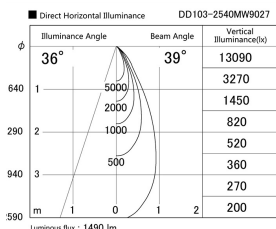

Item no. DD103-2540MW9027

Series Name: Versa R-G, Antiglare

Installation	Recessed mount
Type	Versa R-G, Antiglare
Fixture wattage	23W
Beam angle	38 deg.
Color Temp.	2700K
CRI	Ra>90
Luminous	1491 lm
Body	Die-cast aluminum alloy
Body finish	N/A
Trim finish	White
Reflector finish	Mirror
IP Rate	IP20
Light source	COB module
Input Voltage	AC220~240V
Dimming Type	Non-Dimmable
Certificate	CE, CCC
Cut Hole	125mm