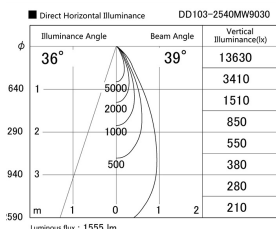

Item no. DD103-2540MW9030

Series Name: Versa R-G, Antiglare

Installation	Recessed mount
Type	Versa R-G, Antiglare
Fixture wattage	23W
Beam angle	38 deg.
Color Temp.	3000K
CRI	Ra>90
Luminous	1553 lm
Body	Die-cast aluminum alloy
Body finish	N/A
Trim finish	White
Reflector finish	Mirror
IP Rate	IP20
Light source	COB module
Input Voltage	AC220~240V
Dimming Type	Non-Dimmable
Certificate	CE, CCC
Cut Hole	125mm