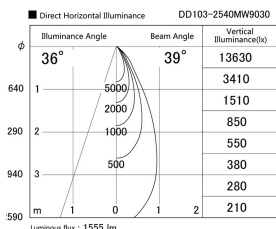

Item no. DD103-2540MW9030

Series Name: Versa R-G, Antiglare

Installation	Recessed mount
Type	
Fixture wattage	23W
Beam angle	38 deg.
Color Temp.	3000K
CRI	Ra>90
Luminous	1553 lm
Body	Die-cast aluminum alloy
Body finish	N/A
Trim finish	White
Reflector finish	Mirror
IP Rate	IP20
Light source	COB module
Input Voltage	AC220~240V
Dimming Type	Non-Dimmable
Certificate	CE, CCC
Cut Hole	125mm