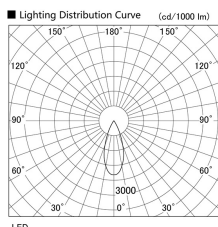

Item no. DD103-2540MW9030

Series Name: Versa R-G, Antiglare

Installation	Recessed mount
Type	Versa R-G, Antiglare
Fixture wattage	23W
Beam angle	38 deg.
Color Temp.	3000K
CRI	Ra>90
Luminous	1553 lm
Body	Die-cast aluminum alloy
Body finish	N/A
Trim finish	White
Reflector finish	Mirror
IP Rate	IP20
Light source	COB module
Input Voltage	AC220~240V
Dimming Type	Non-Dimmable
Certificate	CE, CCC
Cut Hole	125mm