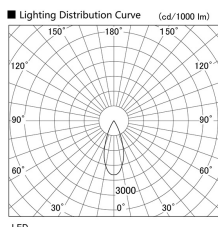

Item no. DD103-2540MW9030

Series Name: Versa R-G, Antiglare

Installation	Recessed mount
Type	
Fixture wattage	23W
Beam angle	38 deg.
Color Temp.	3000K
CRI	Ra>90
Luminous	1553 lm
Body	Die-cast aluminum alloy
Body finish	N/A
Trim finish	White
Reflector finish	Mirror
IP Rate	IP20
Light source	COB module
Input Voltage	AC220~240V
Dimming Type	Non-Dimmable
Certificate	CE, CCC
Cut Hole	125mm