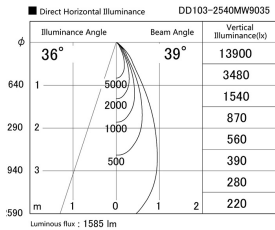

Item no. DD103-2540MW9035

Series Name: Versa R-G, Antiglare

Installation	Recessed mount
Type	Versa R-G, Antiglare
Fixture wattage	23W
Beam angle	38 deg.
Color Temp.	3500K
CRI	Ra>90
Luminous	1584 lm
Body	Die-cast aluminum alloy
Body finish	N/A
Trim finish	White
Reflector finish	Mirror
IP Rate	IP20
Light source	COB module
Input Voltage	AC220~240V
Dimming Type	Non-Dimmable
Certificate	CE, CCC
Cut Hole	125mm