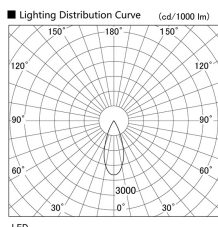

Item no. DD103-2540MW9035

Series Name: Versa R-G, Antiglare

Installation	Recessed mount
Type	
Fixture wattage	23W
Beam angle	38 deg.
Color Temp.	3500K
CRI	Ra>90
Luminous	1584 lm
Body	Die-cast aluminum alloy
Body finish	N/A
Trim finish	White
Reflector finish	Mirror
IP Rate	IP20
Light source	COB module
Input Voltage	AC220~240V
Dimming Type	Non-Dimmable
Certificate	CE, CCC
Cut Hole	125mm