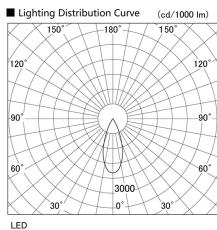

Item no. DD103-2540MW9035

Series Name: Versa R-G, Antiglare

Installation	Recessed mount
Type	Versa R-G, Antiglare
Fixture wattage	23W
Beam angle	38 deg.
Color Temp.	3500K
CRI	Ra>90
Luminous	1584 lm
Body	Die-cast aluminum alloy
Body finish	N/A
Trim finish	White
Reflector finish	Mirror
IP Rate	IP20
Light source	COB module
Input Voltage	AC220~240V
Dimming Type	Non-Dimmable
Certificate	CE, CCC
Cut Hole	125mm