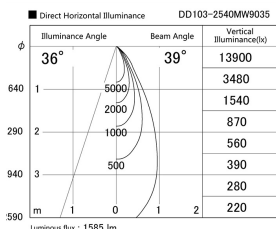

Item no. DD103-2540MW9035

Series Name: Versa R-G, Antiglare

Installation	Recessed mount
Type	
Fixture wattage	23W
Beam angle	38 deg.
Color Temp.	3500K
CRI	Ra>90
Luminous	1584 lm
Body	Die-cast aluminum alloy
Body finish	N/A
Trim finish	White
Reflector finish	Mirror
IP Rate	IP20
Light source	COB module
Input Voltage	AC220~240V
Dimming Type	Non-Dimmable
Certificate	CE, CCC
Cut Hole	125mm