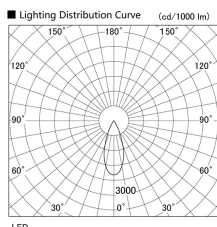

Item no. DD103-2540MW9040

Series Name: Versa R-G, Antiglare

Installation	Recessed mount
Type	Versa R-G, Antiglare
Fixture wattage	23W
Beam angle	38 deg.
Color Temp.	4000K
CRI	Ra>90
Luminous	1600 lm
Body	Die-cast aluminum alloy
Body finish	N/A
Trim finish	White
Reflector finish	Mirror
IP Rate	IP20
Light source	COB module
Input Voltage	AC220~240V
Dimming Type	Non-Dimmable
Certificate	CE, CCC
Cut Hole	125mm