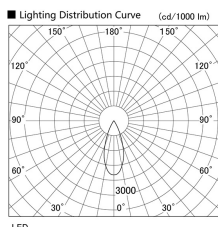

Item no. DD103-2540MW9040

Series Name: Versa R-G, Antiglare

Installation	Recessed mount
Type	
Fixture wattage	23W
Beam angle	38 deg.
Color Temp.	4000K
CRI	Ra>90
Luminous	1600 lm
Body	Die-cast aluminum alloy
Body finish	N/A
Trim finish	White
Reflector finish	Mirror
IP Rate	IP20
Light source	COB module
Input Voltage	AC220~240V
Dimming Type	Non-Dimmable
Certificate	CE, CCC
Cut Hole	125mm