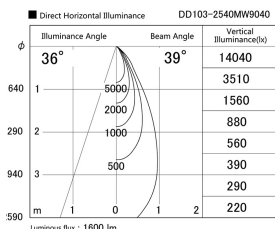

Item no. DD103-2540MW9040

Series Name: Versa R-G, Antiglare

Installation	Recessed mount
Type	Versa R-G, Antiglare
Fixture wattage	23W
Beam angle	38 deg.
Color Temp.	4000K
CRI	Ra>90
Luminous	1600 lm
Body	Die-cast aluminum alloy
Body finish	N/A
Trim finish	White
Reflector finish	Mirror
IP Rate	IP20
Light source	COB module
Input Voltage	AC220~240V
Dimming Type	Non-Dimmable
Certificate	CE, CCC
Cut Hole	125mm