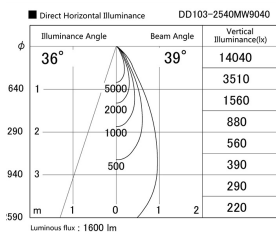

Item no. DD103-2540MW9040

Series Name: Versa R-G, Antiglare

Installation	Recessed mount
Type	
Fixture wattage	23W
Beam angle	38 deg.
Color Temp.	4000K
CRI	Ra>90
Luminous	1600 lm
Body	Die-cast aluminum alloy
Body finish	N/A
Trim finish	White
Reflector finish	Mirror
IP Rate	IP20
Light source	COB module
Input Voltage	AC220~240V
Dimming Type	Non-Dimmable
Certificate	CE, CCC
Cut Hole	125mm