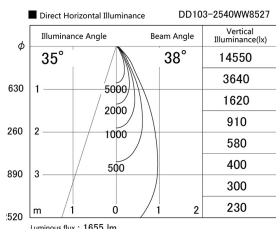

Item no. DD103-2540WW8527

Series Name: Versa R-G, Antiglare

White Reflector

Installation	Recessed mount
Type	
Fixture wattage	23W
Beam angle	38 deg.
Color Temp.	2700K
CRI	Ra>85
Luminous	1653 lm
Body	Die-cast aluminum alloy
Body finish	N/A
Trim finish	White
Reflector finish	White
IP Rate	IP20
Light source	COB module
Input Voltage	AC220~240V
Dimming Type	Non-Dimmable
Certificate	CE, CCC
Cut Hole	125mm