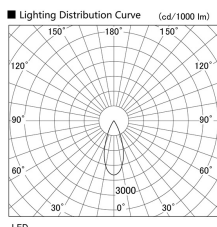

Item no. DD103-2540WW8527

Series Name: Versa R-G, Antiglare

White Reflector

Installation	Recessed mount
Type	
Fixture wattage	23W
Beam angle	38 deg.
Color Temp.	2700K
CRI	Ra>85
Luminous	1653 lm
Body	Die-cast aluminum alloy
Body finish	N/A
Trim finish	White
Reflector finish	White
IP Rate	IP20
Light source	COB module
Input Voltage	AC220~240V
Dimming Type	Non-Dimmable
Certificate	CE, CCC
Cut Hole	125mm