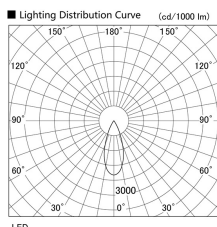

Item no. DD103-2540WW8530

Series Name: Versa R-G, Antiglare

White Reflector

Installation	Recessed mount
Type	Versa R-G, Antiglare
Fixture wattage	23W
Beam angle	38 deg.
Color Temp.	3000K
CRI	Ra>85
Luminous	1722 lm
Body	Die-cast aluminum alloy
Body finish	N/A
Trim finish	White
Reflector finish	White
IP Rate	IP20
Light source	COB module
Input Voltage	AC220~240V
Dimming Type	Non-Dimmable
Certificate	CE, CCC
Cut Hole	125mm