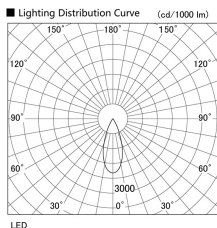

Item no. DD103-2540WW8530

Series Name: Versa R-G, Antiglare

White Reflector

Installation	Recessed mount
Type	
Fixture wattage	23W
Beam angle	38 deg.
Color Temp.	3000K
CRI	Ra>85
Luminous	1722 lm
Body	Die-cast aluminum alloy
Body finish	N/A
Trim finish	White
Reflector finish	White
IP Rate	IP20
Light source	COB module
Input Voltage	AC220~240V
Dimming Type	Non-Dimmable
Certificate	CE, CCC
Cut Hole	125mm