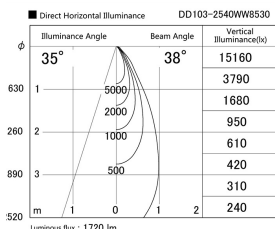

Item no. DD103-2540WW8530

Series Name: Versa R-G, Antiglare

White Reflector

Installation	Recessed mount
Type	Versa R-G, Antiglare
Fixture wattage	23W
Beam angle	38 deg.
Color Temp.	3000K
CRI	Ra>85
Luminous	1722 lm
Body	Die-cast aluminum alloy
Body finish	N/A
Trim finish	White
Reflector finish	White
IP Rate	IP20
Light source	COB module
Input Voltage	AC220~240V
Dimming Type	Non-Dimmable
Certificate	CE, CCC
Cut Hole	125mm