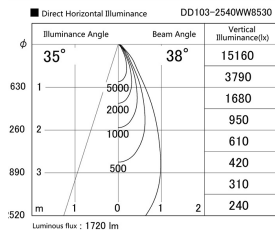

Item no. DD103-2540WW8530

Series Name: Versa R-G, Antiglare

White Reflector

Installation	Recessed mount
Type	
Fixture wattage	23W
Beam angle	38 deg.
Color Temp.	3000K
CRI	Ra>85
Luminous	1722 lm
Body	Die-cast aluminum alloy
Body finish	N/A
Trim finish	White
Reflector finish	White
IP Rate	IP20
Light source	COB module
Input Voltage	AC220~240V
Dimming Type	Non-Dimmable
Certificate	CE, CCC
Cut Hole	125mm