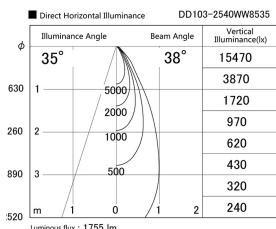

Item no. DD103-2540WW8535

Series Name: Versa R-G, Antiglare

White Reflector

Installation	Recessed mount
Type	
Fixture wattage	23W
Beam angle	38 deg.
Color Temp.	3500K
CRI	Ra>85
Luminous	1757 lm
Body	Die-cast aluminum alloy
Body finish	N/A
Trim finish	White
Reflector finish	White
IP Rate	IP20
Light source	COB module
Input Voltage	AC220~240V
Dimming Type	Non-Dimmable
Certificate	CE, CCC
Cut Hole	125mm