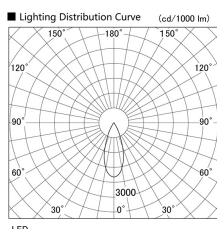

Item no. DD103-2540WW8535

Series Name: Versa R-G, Antiglare

White Reflector

Installation	Recessed mount
Type	
Fixture wattage	23W
Beam angle	38 deg.
Color Temp.	3500K
CRI	Ra>85
Luminous	1757 lm
Body	Die-cast aluminum alloy
Body finish	N/A
Trim finish	White
Reflector finish	White
IP Rate	IP20
Light source	COB module
Input Voltage	AC220~240V
Dimming Type	Non-Dimmable
Certificate	CE, CCC
Cut Hole	125mm