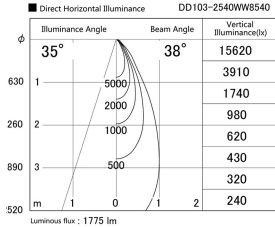

Item no. DD103-2540WW8540

Series Name: Versa R-G, Antiglare

White Reflector

Installation	Recessed mount
Type	Versa R-G, Antiglare
Fixture wattage	23W
Beam angle	38 deg.
Color Temp.	4000K
CRI	Ra>85
Luminous	1774 lm
Body	Die-cast aluminum alloy
Body finish	N/A
Trim finish	White
Reflector finish	White
IP Rate	IP20
Light source	COB module
Input Voltage	AC220~240V
Dimming Type	Non-Dimmable
Certificate	CE, CCC
Cut Hole	125mm