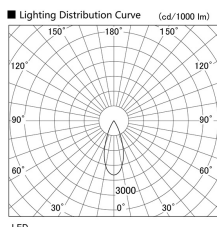

Item no. DD103-2540WW8540

Series Name: Versa R-G, Antiglare

White Reflector

Installation	Recessed mount
Type	
Fixture wattage	23W
Beam angle	38 deg.
Color Temp.	4000K
CRI	Ra>85
Luminous	1774 lm
Body	Die-cast aluminum alloy
Body finish	N/A
Trim finish	White
Reflector finish	White
IP Rate	IP20
Light source	COB module
Input Voltage	AC220~240V
Dimming Type	Non-Dimmable
Certificate	CE, CCC
Cut Hole	125mm