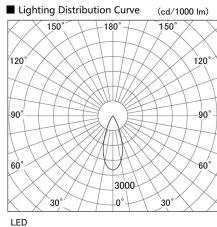

Item no. DD103-2540WW8540

Series Name: Versa R-G, Antiglare

White Reflector

Installation	Recessed mount
Type	Versa R-G, Antiglare
Fixture wattage	23W
Beam angle	38 deg.
Color Temp.	4000K
CRI	Ra>85
Luminous	1774 lm
Body	Die-cast aluminum alloy
Body finish	N/A
Trim finish	White
Reflector finish	White
IP Rate	IP20
Light source	COB module
Input Voltage	AC220~240V
Dimming Type	Non-Dimmable
Certificate	CE, CCC
Cut Hole	125mm