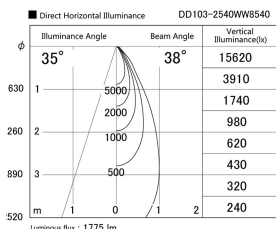

Item no. DD103-2540WW8540

Series Name: Versa R-G, Antiglare

White Reflector

Installation	Recessed mount
Type	
Fixture wattage	23W
Beam angle	38 deg.
Color Temp.	4000K
CRI	Ra>85
Luminous	1774 lm
Body	Die-cast aluminum alloy
Body finish	N/A
Trim finish	White
Reflector finish	White
IP Rate	IP20
Light source	COB module
Input Voltage	AC220~240V
Dimming Type	Non-Dimmable
Certificate	CE, CCC
Cut Hole	125mm