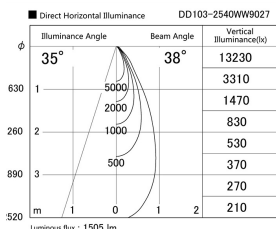

Item no. DD103-2540WW9027

Series Name: Versa R-G, Antiglare

White Reflector

Installation	Recessed mount
Type	
Fixture wattage	23W
Beam angle	38 deg.
Color Temp.	2700K
CRI	Ra>90
Luminous	1503 lm
Body	Die-cast aluminum alloy
Body finish	N/A
Trim finish	White
Reflector finish	White
IP Rate	IP20
Light source	COB module
Input Voltage	AC220~240V
Dimming Type	Non-Dimmable
Certificate	CE, CCC
Cut Hole	125mm