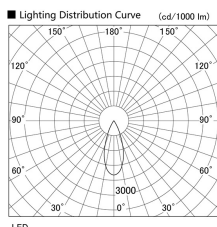

Item no. DD103-2540WW9027

Series Name: Versa R-G, Antiglare

White Reflector

Installation	Recessed mount
Type	
Fixture wattage	23W
Beam angle	38 deg.
Color Temp.	2700K
CRI	Ra>90
Luminous	1503 lm
Body	Die-cast aluminum alloy
Body finish	N/A
Trim finish	White
Reflector finish	White
IP Rate	IP20
Light source	COB module
Input Voltage	AC220~240V
Dimming Type	Non-Dimmable
Certificate	CE, CCC
Cut Hole	125mm