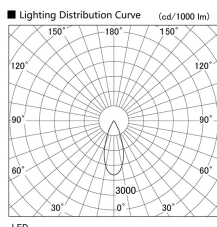

Item no. DD103-2540WW9030

Series Name: Versa R-G, Antiglare

White Reflector

Installation	Recessed mount
Type	Versa R-G, Antiglare
Fixture wattage	23W
Beam angle	38 deg.
Color Temp.	3000K
CRI	Ra>90
Luminous	1566 lm
Body	Die-cast aluminum alloy
Body finish	N/A
Trim finish	White
Reflector finish	White
IP Rate	IP20
Light source	COB module
Input Voltage	AC220~240V
Dimming Type	Non-Dimmable
Certificate	CE, CCC
Cut Hole	125mm