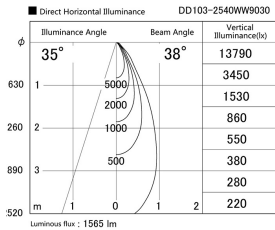

Item no. DD103-2540WW9030

Series Name: Versa R-G, Antiglare

White Reflector

Installation	Recessed mount
Type	
Fixture wattage	23W
Beam angle	38 deg.
Color Temp.	3000K
CRI	Ra>90
Luminous	1566 lm
Body	Die-cast aluminum alloy
Body finish	N/A
Trim finish	White
Reflector finish	White
IP Rate	IP20
Light source	COB module
Input Voltage	AC220~240V
Dimming Type	Non-Dimmable
Certificate	CE, CCC
Cut Hole	125mm