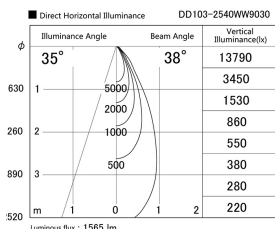

Item no. DD103-2540WW9030

Series Name: Versa R-G, Antiglare

White Reflector

Installation	Recessed mount
Type	Versa R-G, Antiglare
Fixture wattage	23W
Beam angle	38 deg.
Color Temp.	3000K
CRI	Ra>90
Luminous	1566 lm
Body	Die-cast aluminum alloy
Body finish	N/A
Trim finish	White
Reflector finish	White
IP Rate	IP20
Light source	COB module
Input Voltage	AC220~240V
Dimming Type	Non-Dimmable
Certificate	CE, CCC
Cut Hole	125mm