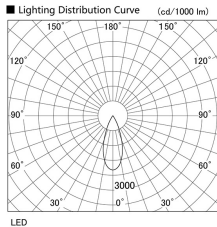

Item no. DD103-2540WW9030

Series Name: Versa R-G, Antiglare

White Reflector

Installation	Recessed mount
Type	
Fixture wattage	23W
Beam angle	38 deg.
Color Temp.	3000K
CRI	Ra>90
Luminous	1566 lm
Body	Die-cast aluminum alloy
Body finish	N/A
Trim finish	White
Reflector finish	White
IP Rate	IP20
Light source	COB module
Input Voltage	AC220~240V
Dimming Type	Non-Dimmable
Certificate	CE, CCC
Cut Hole	125mm