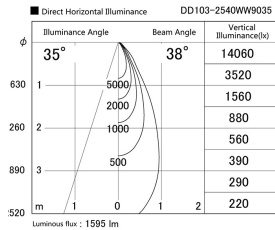

Item no. DD103-2540WW9035

Series Name: Versa R-G, Antiglare

White Reflector

Installation	Recessed mount
Type	
Fixture wattage	23W
Beam angle	38 deg.
Color Temp.	3500K
CRI	Ra>90
Luminous	1597 lm
Body	Die-cast aluminum alloy
Body finish	N/A
Trim finish	White
Reflector finish	White
IP Rate	IP20
Light source	COB module
Input Voltage	AC220~240V
Dimming Type	Non-Dimmable
Certificate	CE, CCC
Cut Hole	125mm