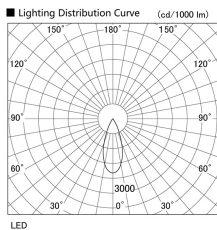

Item no. DD103-2540WW9035

Series Name: Versa R-G, Antiglare

White Reflector

Installation	Recessed mount
Type	
Fixture wattage	23W
Beam angle	38 deg.
Color Temp.	3500K
CRI	Ra>90
Luminous	1597 lm
Body	Die-cast aluminum alloy
Body finish	N/A
Trim finish	White
Reflector finish	White
IP Rate	IP20
Light source	COB module
Input Voltage	AC220~240V
Dimming Type	Non-Dimmable
Certificate	CE, CCC
Cut Hole	125mm