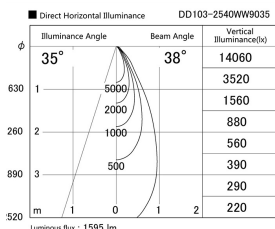

Item no. DD103-2540WW9035

Series Name: Versa R-G, Antiglare

White Reflector

Installation	Recessed mount
Type	Versa R-G, Antiglare
Fixture wattage	23W
Beam angle	38 deg.
Color Temp.	3500K
CRI	Ra>90
Luminous	1597 lm
Body	Die-cast aluminum alloy
Body finish	N/A
Trim finish	White
Reflector finish	White
IP Rate	IP20
Light source	COB module
Input Voltage	AC220~240V
Dimming Type	Non-Dimmable
Certificate	CE, CCC
Cut Hole	125mm