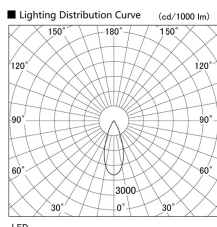

Item no. DD103-2540WW9035

Series Name: Versa R-G, Antiglare

White Reflector

Installation	Recessed mount
Type	Versa R-G, Antiglare
Fixture wattage	23W
Beam angle	38 deg.
Color Temp.	3500K
CRI	Ra>90
Luminous	1597 lm
Body	Die-cast aluminum alloy
Body finish	N/A
Trim finish	White
Reflector finish	White
IP Rate	IP20
Light source	COB module
Input Voltage	AC220~240V
Dimming Type	Non-Dimmable
Certificate	CE, CCC
Cut Hole	125mm