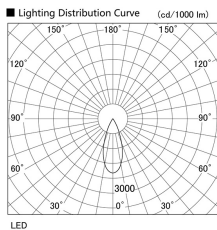

Item no. DD103-2540WW9040

Series Name: Versa R-G, Antiglare

White Reflector

Installation	Recessed mount
Type	
Fixture wattage	23W
Beam angle	38 deg.
Color Temp.	4000K
CRI	Ra>90
Luminous	1613 lm
Body	Die-cast aluminum alloy
Body finish	N/A
Trim finish	White
Reflector finish	White
IP Rate	IP20
Light source	COB module
Input Voltage	AC220~240V
Dimming Type	Non-Dimmable
Certificate	CE, CCC
Cut Hole	125mm