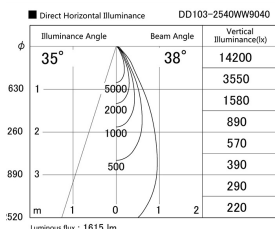

Item no. DD103-2540WW9040

Series Name: Versa R-G, Antiglare

White Reflector

Installation	Recessed mount
Type	Versa R-G, Antiglare
Fixture wattage	23W
Beam angle	38 deg.
Color Temp.	4000K
CRI	Ra>90
Luminous	1613 lm
Body	Die-cast aluminum alloy
Body finish	N/A
Trim finish	White
Reflector finish	White
IP Rate	IP20
Light source	COB module
Input Voltage	AC220~240V
Dimming Type	Non-Dimmable
Certificate	CE, CCC
Cut Hole	125mm