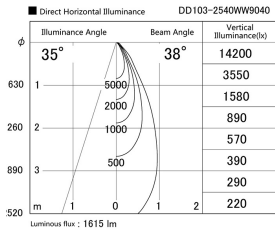

Item no. DD103-2540WW9040

Series Name: Versa R-G, Antiglare

White Reflector

Installation	Recessed mount
Type	
Fixture wattage	23W
Beam angle	38 deg.
Color Temp.	4000K
CRI	Ra>90
Luminous	1613 lm
Body	Die-cast aluminum alloy
Body finish	N/A
Trim finish	White
Reflector finish	White
IP Rate	IP20
Light source	COB module
Input Voltage	AC220~240V
Dimming Type	Non-Dimmable
Certificate	CE, CCC
Cut Hole	125mm