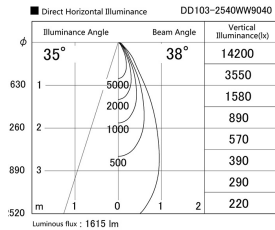

Item no. DD103-2540WW9040

Series Name: Versa R-G, Antiglare

White Reflector

Installation	Recessed mount
Type	
Fixture wattage	23W
Beam angle	38 deg.
Color Temp.	4000K
CRI	Ra>90
Luminous	1613 lm
Body	Die-cast aluminum alloy
Body finish	N/A
Trim finish	White
Reflector finish	White
IP Rate	IP20
Light source	COB module
Input Voltage	AC220~240V
Dimming Type	Non-Dimmable
Certificate	CE, CCC
Cut Hole	125mm