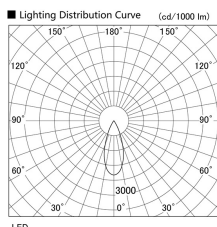

Item no. DD103-2540WW9040

Series Name: Versa R-G, Antiglare

White Reflector

Installation	Recessed mount
Type	Versa R-G, Antiglare
Fixture wattage	23W
Beam angle	38 deg.
Color Temp.	4000K
CRI	Ra>90
Luminous	1613 lm
Body	Die-cast aluminum alloy
Body finish	N/A
Trim finish	White
Reflector finish	White
IP Rate	IP20
Light source	COB module
Input Voltage	AC220~240V
Dimming Type	Non-Dimmable
Certificate	CE, CCC
Cut Hole	125mm