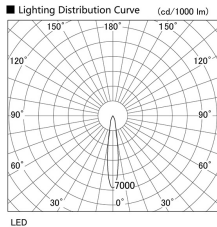

Item no. DD103-2915DW8527

Series Name: Versa R-G, Antiglare

Dark Mirror Reflector

Installation	Recessed mount
Type	
Fixture wattage	30.3W
Beam angle	17 deg.
Color Temp.	2700K
CRI	Ra>85
Luminous	2065 lm
Body	Die-cast aluminum alloy
Body finish	N/A
Trim finish	White
Reflector finish	Dark Mirror
IP Rate	IP20
Light source	COB module
Input Voltage	AC220~240V
Dimming Type	Non-Dimmable
Certificate	CE, CCC
Cut Hole	125mm