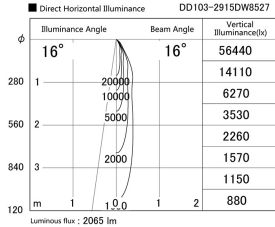

Item no. DD103-2915DW8527

Series Name: Versa R-G, Antiglare

Dark Mirror Reflector

Installation	Recessed mount
Type	
Fixture wattage	30.3W
Beam angle	17 deg.
Color Temp.	2700K
CRI	Ra>85
Luminous	2065 lm
Body	Die-cast aluminum alloy
Body finish	N/A
Trim finish	White
Reflector finish	Dark Mirror
IP Rate	IP20
Light source	COB module
Input Voltage	AC220~240V
Dimming Type	Non-Dimmable
Certificate	CE, CCC
Cut Hole	125mm