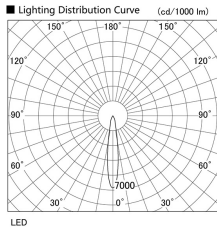

Item no. DD103-2915DW8527

Series Name: Versa R-G, Antiglare

Dark Mirror Reflector

Installation	Recessed mount
Type	Versa R-G, Antiglare
Fixture wattage	30.3W
Beam angle	17 deg.
Color Temp.	2700K
CRI	Ra>85
Luminous	2065 lm
Body	Die-cast aluminum alloy
Body finish	N/A
Trim finish	White
Reflector finish	Dark Mirror
IP Rate	IP20
Light source	COB module
Input Voltage	AC220~240V
Dimming Type	Non-Dimmable
Certificate	CE, CCC
Cut Hole	125mm