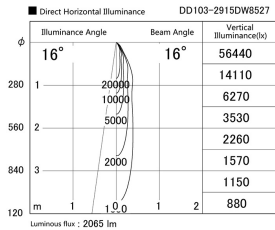

Item no. DD103-2915DW8527

Series Name: Versa R-G, Antiglare

Dark Mirror Reflector

Installation	Recessed mount
Type	Versa R-G, Antiglare
Fixture wattage	30.3W
Beam angle	17 deg.
Color Temp.	2700K
CRI	Ra>85
Luminous	2065 lm
Body	Die-cast aluminum alloy
Body finish	N/A
Trim finish	White
Reflector finish	Dark Mirror
IP Rate	IP20
Light source	COB module
Input Voltage	AC220~240V
Dimming Type	Non-Dimmable
Certificate	CE, CCC
Cut Hole	125mm