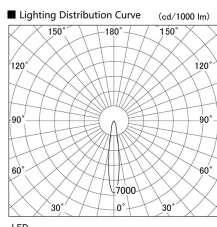

Item no. DD103-2915DW8530

Series Name: Versa R-G, Antiglare

Dark Mirror Reflector

Installation	Recessed mount
Type	
Fixture wattage	30.3W
Beam angle	17 deg.
Color Temp.	3000K
CRI	Ra>85
Luminous	2151 lm
Body	Die-cast aluminum alloy
Body finish	N/A
Trim finish	White
Reflector finish	Dark Mirror
IP Rate	IP20
Light source	COB module
Input Voltage	AC220~240V
Dimming Type	Non-Dimmable
Certificate	CE, CCC
Cut Hole	125mm