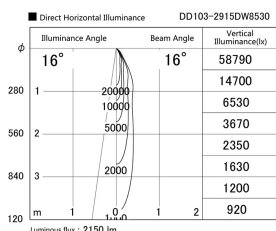

Item no. DD103-2915DW8530

Series Name: Versa R-G, Antiglare

Dark Mirror Reflector

Installation	Recessed mount
Type	
Fixture wattage	30.3W
Beam angle	17 deg.
Color Temp.	3000K
CRI	Ra>85
Luminous	2151 lm
Body	Die-cast aluminum alloy
Body finish	N/A
Trim finish	White
Reflector finish	Dark Mirror
IP Rate	IP20
Light source	COB module
Input Voltage	AC220~240V
Dimming Type	Non-Dimmable
Certificate	CE, CCC
Cut Hole	125mm