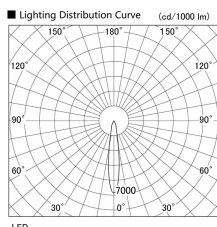

Item no. DD103-2915DW8535

Series Name: Versa R-G, Antiglare

Dark Mirror Reflector

Installation	Recessed mount
Type	
Fixture wattage	30.3W
Beam angle	17 deg.
Color Temp.	3500K
CRI	Ra>85
Luminous	2194 lm
Body	Die-cast aluminum alloy
Body finish	N/A
Trim finish	White
Reflector finish	Dark Mirror
IP Rate	IP20
Light source	COB module
Input Voltage	AC220~240V
Dimming Type	Non-Dimmable
Certificate	CE, CCC
Cut Hole	125mm