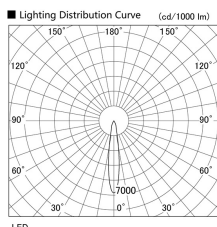

Item no. DD103-2915DW8535

Series Name: Versa R-G, Antiglare

Dark Mirror Reflector

Direct Horizontal Illuminance DD103-2915DW8535

Illuminance Angle	Beam Angle	Vertical Illuminance (lx)
16°	16°	59960
1		14990
2		6660
3		3750
4		2400
5		1670
6		1220
7		940

Luminous flux : 2195 lm

Installation	Recessed mount
Type	Versa R-G, Antiglare
Fixture wattage	30.3W
Beam angle	17 deg.
Color Temp.	3500K
CRI	Ra>85
Luminous	2194 lm
Body	Die-cast aluminum alloy
Body finish	N/A
Trim finish	White
Reflector finish	Dark Mirror
IP Rate	IP20
Light source	COB module
Input Voltage	AC220~240V
Dimming Type	Non-Dimmable
Certificate	CE, CCC
Cut Hole	125mm