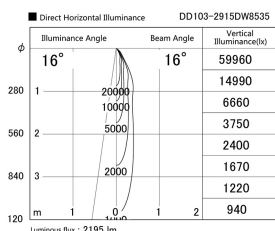

Item no. DD103-2915DW8535

Series Name: Versa R-G, Antiglare

Dark Mirror Reflector

Installation	Recessed mount
Type	
Fixture wattage	30.3W
Beam angle	17 deg.
Color Temp.	3500K
CRI	Ra>85
Luminous	2194 lm
Body	Die-cast aluminum alloy
Body finish	N/A
Trim finish	White
Reflector finish	Dark Mirror
IP Rate	IP20
Light source	COB module
Input Voltage	AC220~240V
Dimming Type	Non-Dimmable
Certificate	CE, CCC
Cut Hole	125mm