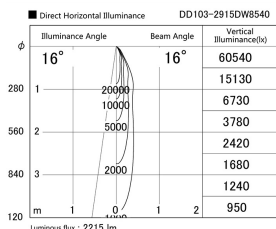

Item no. DD103-2915DW8540

Series Name: Versa R-G, Antiglare

Dark Mirror Reflector

Installation	Recessed mount
Type	
Fixture wattage	30.3W
Beam angle	17 deg.
Color Temp.	4000K
CRI	Ra>85
Luminous	2215 lm
Body	Die-cast aluminum alloy
Body finish	N/A
Trim finish	White
Reflector finish	Dark Mirror
IP Rate	IP20
Light source	COB module
Input Voltage	AC220~240V
Dimming Type	Non-Dimmable
Certificate	CE, CCC
Cut Hole	125mm