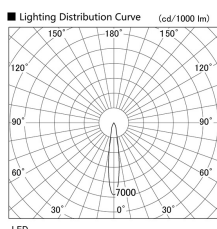

Item no. DD103-2915DW8540

Series Name: Versa R-G, Antiglare

Dark Mirror Reflector

Installation	Recessed mount
Type	
Fixture wattage	30.3W
Beam angle	17 deg.
Color Temp.	4000K
CRI	Ra>85
Luminous	2215 lm
Body	Die-cast aluminum alloy
Body finish	N/A
Trim finish	White
Reflector finish	Dark Mirror
IP Rate	IP20
Light source	COB module
Input Voltage	AC220~240V
Dimming Type	Non-Dimmable
Certificate	CE, CCC
Cut Hole	125mm