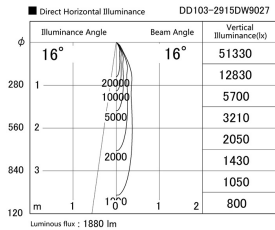

Item no. DD103-2915DW9027

Series Name: Versa R-G, Antiglare

Dark Mirror Reflector

Installation	Recessed mount
Type	Versa R-G, Antiglare
Fixture wattage	30.3W
Beam angle	17 deg.
Color Temp.	2700K
CRI	Ra>90
Luminous	1878 lm
Body	Die-cast aluminum alloy
Body finish	N/A
Trim finish	White
Reflector finish	Dark Mirror
IP Rate	IP20
Light source	COB module
Input Voltage	AC220~240V
Dimming Type	Non-Dimmable
Certificate	CE, CCC
Cut Hole	125mm