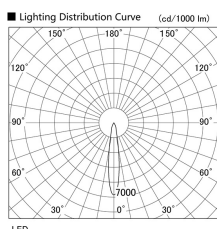

Item no. DD103-2915DW9027

Series Name: Versa R-G, Antiglare

Dark Mirror Reflector

Installation	Recessed mount
Type	
Fixture wattage	30.3W
Beam angle	17 deg.
Color Temp.	2700K
CRI	Ra>90
Luminous	1878 lm
Body	Die-cast aluminum alloy
Body finish	N/A
Trim finish	White
Reflector finish	Dark Mirror
IP Rate	IP20
Light source	COB module
Input Voltage	AC220~240V
Dimming Type	Non-Dimmable
Certificate	CE, CCC
Cut Hole	125mm