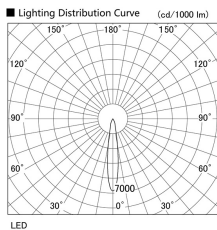

Item no. DD103-2915DW9027

Series Name: Versa R-G, Antiglare

Dark Mirror Reflector

Installation	Recessed mount
Type	Versa R-G, Antiglare
Fixture wattage	30.3W
Beam angle	17 deg.
Color Temp.	2700K
CRI	Ra>90
Luminous	1878 lm
Body	Die-cast aluminum alloy
Body finish	N/A
Trim finish	White
Reflector finish	Dark Mirror
IP Rate	IP20
Light source	COB module
Input Voltage	AC220~240V
Dimming Type	Non-Dimmable
Certificate	CE, CCC
Cut Hole	125mm