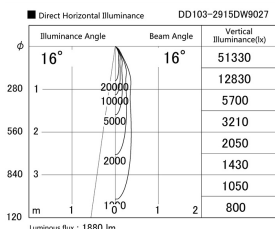

Item no. DD103-2915DW9027

Series Name: Versa R-G, Antiglare

Dark Mirror Reflector

Installation	Recessed mount
Type	
Fixture wattage	30.3W
Beam angle	17 deg.
Color Temp.	2700K
CRI	Ra>90
Luminous	1878 lm
Body	Die-cast aluminum alloy
Body finish	N/A
Trim finish	White
Reflector finish	Dark Mirror
IP Rate	IP20
Light source	COB module
Input Voltage	AC220~240V
Dimming Type	Non-Dimmable
Certificate	CE, CCC
Cut Hole	125mm