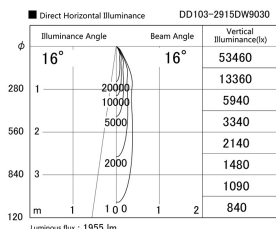

Item no. DD103-2915DW9030

Series Name: Versa R-G, Antiglare

Dark Mirror Reflector

Installation	Recessed mount
Type	
Fixture wattage	30.3W
Beam angle	17 deg.
Color Temp.	3000K
CRI	Ra>90
Luminous	1956 lm
Body	Die-cast aluminum alloy
Body finish	N/A
Trim finish	White
Reflector finish	Dark Mirror
IP Rate	IP20
Light source	COB module
Input Voltage	AC220~240V
Dimming Type	Non-Dimmable
Certificate	CE, CCC
Cut Hole	125mm