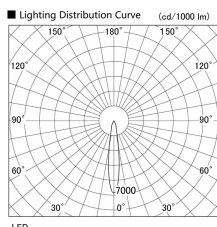

Item no. DD103-2915DW9030

Series Name: Versa R-G, Antiglare

Dark Mirror Reflector

Installation	Recessed mount
Type	
Fixture wattage	30.3W
Beam angle	17 deg.
Color Temp.	3000K
CRI	Ra>90
Luminous	1956 lm
Body	Die-cast aluminum alloy
Body finish	N/A
Trim finish	White
Reflector finish	Dark Mirror
IP Rate	IP20
Light source	COB module
Input Voltage	AC220~240V
Dimming Type	Non-Dimmable
Certificate	CE, CCC
Cut Hole	125mm