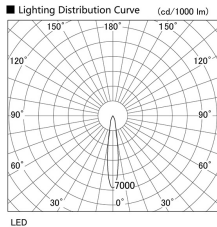

Item no. DD103-2915DW9035

Series Name: Versa R-G, Antiglare

Dark Mirror Reflector

Installation	Recessed mount
Type	
Fixture wattage	30.3W
Beam angle	17 deg.
Color Temp.	3500K
CRI	Ra>90
Luminous	1995 lm
Body	Die-cast aluminum alloy
Body finish	N/A
Trim finish	White
Reflector finish	Dark Mirror
IP Rate	IP20
Light source	COB module
Input Voltage	AC220~240V
Dimming Type	Non-Dimmable
Certificate	CE, CCC
Cut Hole	125mm