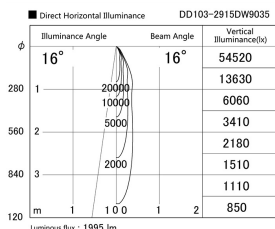

Item no. DD103-2915DW9035

Series Name: Versa R-G, Antiglare

Dark Mirror Reflector

Installation	Recessed mount
Type	Versa R-G, Antiglare
Fixture wattage	30.3W
Beam angle	17 deg.
Color Temp.	3500K
CRI	Ra>90
Luminous	1995 lm
Body	Die-cast aluminum alloy
Body finish	N/A
Trim finish	White
Reflector finish	Dark Mirror
IP Rate	IP20
Light source	COB module
Input Voltage	AC220~240V
Dimming Type	Non-Dimmable
Certificate	CE, CCC
Cut Hole	125mm