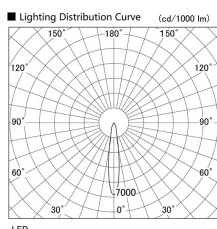

Item no. DD103-2915DW9035

Series Name: Versa R-G, Antiglare

Dark Mirror Reflector

Installation	Recessed mount
Type	Versa R-G, Antiglare
Fixture wattage	30.3W
Beam angle	17 deg.
Color Temp.	3500K
CRI	Ra>90
Luminous	1995 lm
Body	Die-cast aluminum alloy
Body finish	N/A
Trim finish	White
Reflector finish	Dark Mirror
IP Rate	IP20
Light source	COB module
Input Voltage	AC220~240V
Dimming Type	Non-Dimmable
Certificate	CE, CCC
Cut Hole	125mm