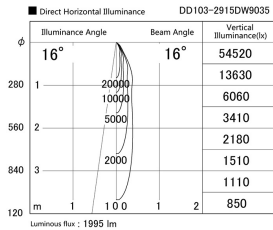

Item no. DD103-2915DW9035

Series Name: Versa R-G, Antiglare

Dark Mirror Reflector

Installation	Recessed mount
Type	
Fixture wattage	30.3W
Beam angle	17 deg.
Color Temp.	3500K
CRI	Ra>90
Luminous	1995 lm
Body	Die-cast aluminum alloy
Body finish	N/A
Trim finish	White
Reflector finish	Dark Mirror
IP Rate	IP20
Light source	COB module
Input Voltage	AC220~240V
Dimming Type	Non-Dimmable
Certificate	CE, CCC
Cut Hole	125mm