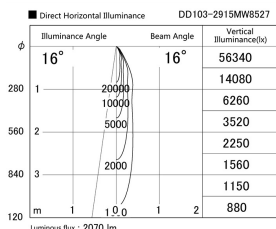

Item no. DD103-2915MW8527

Series Name: Versa R-G, Antiglare

Installation	Recessed mount
Type	
Fixture wattage	30.3W
Beam angle	17 deg.
Color Temp.	2700K
CRI	Ra>85
Luminous	2071 lm
Body	Die-cast aluminum alloy
Body finish	N/A
Trim finish	White
Reflector finish	Mirror
IP Rate	IP20
Light source	COB module
Input Voltage	AC220~240V
Dimming Type	Non-Dimmable
Certificate	CE, CCC
Cut Hole	125mm