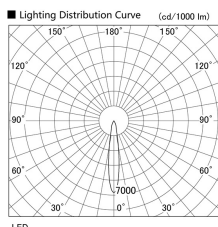

Item no. DD103-2915MW8527

Series Name: Versa R-G, Antiglare

Installation	Recessed mount
Type	
Fixture wattage	30.3W
Beam angle	17 deg.
Color Temp.	2700K
CRI	Ra>85
Luminous	2071 lm
Body	Die-cast aluminum alloy
Body finish	N/A
Trim finish	White
Reflector finish	Mirror
IP Rate	IP20
Light source	COB module
Input Voltage	AC220~240V
Dimming Type	Non-Dimmable
Certificate	CE, CCC
Cut Hole	125mm