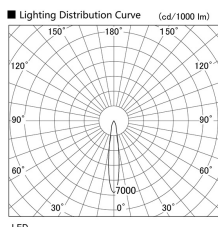

Item no. DD103-2915MW8535

Series Name: Versa R-G, Antiglare

Installation	Recessed mount
Type	
Fixture wattage	30.3W
Beam angle	17 deg.
Color Temp.	3500K
CRI	Ra>85
Luminous	2200 lm
Body	Die-cast aluminum alloy
Body finish	N/A
Trim finish	White
Reflector finish	Mirror
IP Rate	IP20
Light source	COB module
Input Voltage	AC220~240V
Dimming Type	Non-Dimmable
Certificate	CE, CCC
Cut Hole	125mm