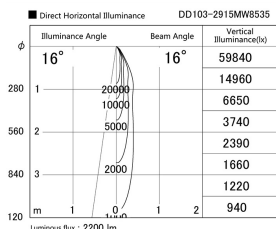

Item no. DD103-2915MW8535

Series Name: Versa R-G, Antiglare

Installation	Recessed mount
Type	
Fixture wattage	30.3W
Beam angle	17 deg.
Color Temp.	3500K
CRI	Ra>85
Luminous	2200 lm
Body	Die-cast aluminum alloy
Body finish	N/A
Trim finish	White
Reflector finish	Mirror
IP Rate	IP20
Light source	COB module
Input Voltage	AC220~240V
Dimming Type	Non-Dimmable
Certificate	CE, CCC
Cut Hole	125mm