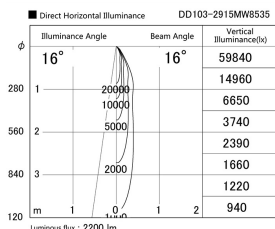

Item no. DD103-2915MW8535

Series Name: Versa R-G, Antiglare

|                  |                         |
|------------------|-------------------------|
| Installation     | Recessed mount          |
| Type             | Versa R-G, Antiglare    |
| Fixture wattage  | 30.3W                   |
| Beam angle       | 17 deg.                 |
| Color Temp.      | 3500K                   |
| CRI              | Ra>85                   |
| Luminous         | 2200 lm                 |
| Body             | Die-cast aluminum alloy |
| Body finish      | N/A                     |
| Trim finish      | White                   |
| Reflector finish | Mirror                  |
| IP Rate          | IP20                    |
| Light source     | COB module              |
| Input Voltage    | AC220~240V              |
| Dimming Type     | Non-Dimmable            |
| Certificate      | CE, CCC                 |
| Cut Hole         | 125mm                   |