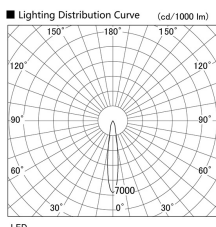

Item no. DD103-2915MW8535

Series Name: Versa R-G, Antiglare

|                  |                         |
|------------------|-------------------------|
| Installation     | Recessed mount          |
| Type             | Versa R-G, Antiglare    |
| Fixture wattage  | 30.3W                   |
| Beam angle       | 17 deg.                 |
| Color Temp.      | 3500K                   |
| CRI              | Ra>85                   |
| Luminous         | 2200 lm                 |
| Body             | Die-cast aluminum alloy |
| Body finish      | N/A                     |
| Trim finish      | White                   |
| Reflector finish | Mirror                  |
| IP Rate          | IP20                    |
| Light source     | COB module              |
| Input Voltage    | AC220~240V              |
| Dimming Type     | Non-Dimmable            |
| Certificate      | CE, CCC                 |
| Cut Hole         | 125mm                   |