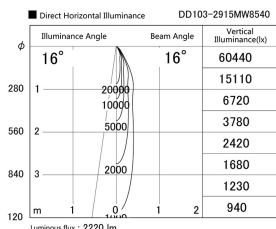

Item no. DD103-2915MW8540

Series Name: Versa R-G, Antiglare

Installation	Recessed mount
Type	Versa R-G, Antiglare
Fixture wattage	30.3W
Beam angle	17 deg.
Color Temp.	4000K
CRI	Ra>85
Luminous	2222 lm
Body	Die-cast aluminum alloy
Body finish	N/A
Trim finish	White
Reflector finish	Mirror
IP Rate	IP20
Light source	COB module
Input Voltage	AC220~240V
Dimming Type	Non-Dimmable
Certificate	CE, CCC
Cut Hole	125mm