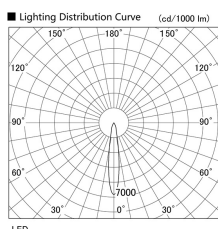

Item no. DD103-2915MW8540

Series Name: Versa R-G, Antiglare

Installation	Recessed mount
Type	Versa R-G, Antiglare
Fixture wattage	30.3W
Beam angle	17 deg.
Color Temp.	4000K
CRI	Ra>85
Luminous	2222 lm
Body	Die-cast aluminum alloy
Body finish	N/A
Trim finish	White
Reflector finish	Mirror
IP Rate	IP20
Light source	COB module
Input Voltage	AC220~240V
Dimming Type	Non-Dimmable
Certificate	CE, CCC
Cut Hole	125mm