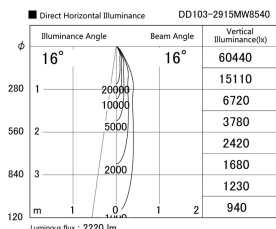

Item no. DD103-2915MW8540

Series Name: Versa R-G, Antiglare

Installation	Recessed mount
Type	
Fixture wattage	30.3W
Beam angle	17 deg.
Color Temp.	4000K
CRI	Ra>85
Luminous	2222 lm
Body	Die-cast aluminum alloy
Body finish	N/A
Trim finish	White
Reflector finish	Mirror
IP Rate	IP20
Light source	COB module
Input Voltage	AC220~240V
Dimming Type	Non-Dimmable
Certificate	CE, CCC
Cut Hole	125mm