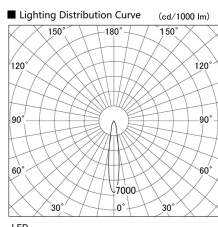

Item no. DD103-2915MW8540

Series Name: Versa R-G, Antiglare

Installation	Recessed mount
Type	
Fixture wattage	30.3W
Beam angle	17 deg.
Color Temp.	4000K
CRI	Ra>85
Luminous	2222 lm
Body	Die-cast aluminum alloy
Body finish	N/A
Trim finish	White
Reflector finish	Mirror
IP Rate	IP20
Light source	COB module
Input Voltage	AC220~240V
Dimming Type	Non-Dimmable
Certificate	CE, CCC
Cut Hole	125mm