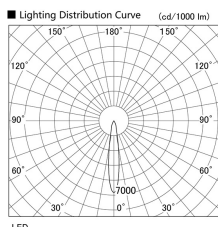

Item no. DD103-2915MW9027

Series Name: Versa R-G, Antiglare

Installation	Recessed mount
Type	
Fixture wattage	30.3W
Beam angle	17 deg.
Color Temp.	2700K
CRI	Ra>90
Luminous	1883 lm
Body	Die-cast aluminum alloy
Body finish	N/A
Trim finish	White
Reflector finish	Mirror
IP Rate	IP20
Light source	COB module
Input Voltage	AC220~240V
Dimming Type	Non-Dimmable
Certificate	CE, CCC
Cut Hole	125mm