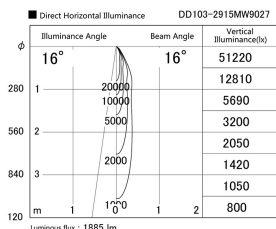

Item no. DD103-2915MW9027

Series Name: Versa R-G, Antiglare

Installation	Recessed mount
Type	
Fixture wattage	30.3W
Beam angle	17 deg.
Color Temp.	2700K
CRI	Ra>90
Luminous	1883 lm
Body	Die-cast aluminum alloy
Body finish	N/A
Trim finish	White
Reflector finish	Mirror
IP Rate	IP20
Light source	COB module
Input Voltage	AC220~240V
Dimming Type	Non-Dimmable
Certificate	CE, CCC
Cut Hole	125mm