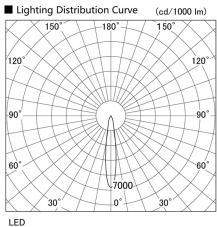

Item no. DD103-2915MW9030

Series Name: Versa R-G, Antiglare

■ Direct Horizontal Illuminance DD103-2915MW9030

Beam Angle	Vertical Illuminance (lx)
16°	53340
16°	13340
16°	5930
16°	3330
16°	2130
16°	1480
16°	1090
16°	830

φ 16° 16°

280 1 20000 10000 5000 2000

560 2

840 3

120 m 1 1 0 0 1 2 830

Luminous flux : 1960 lm

Installation	Recessed mount
Type	Versa R-G, Antiglare
Fixture wattage	30.3W
Beam angle	17 deg.
Color Temp.	3000K
CRI	Ra>90
Luminous	1961 lm
Body	Die-cast aluminum alloy
Body finish	N/A
Trim finish	White
Reflector finish	Mirror
IP Rate	IP20
Light source	COB module
Input Voltage	AC220~240V
Dimming Type	Non-Dimmable
Certificate	CE, CCC
Cut Hole	125mm