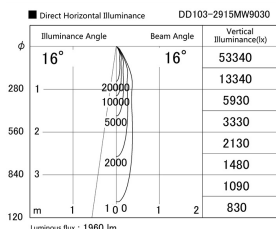

Item no. DD103-2915MW9030

Series Name: Versa R-G, Antiglare

Installation	Recessed mount
Type	
Fixture wattage	30.3W
Beam angle	17 deg.
Color Temp.	3000K
CRI	Ra>90
Luminous	1961 lm
Body	Die-cast aluminum alloy
Body finish	N/A
Trim finish	White
Reflector finish	Mirror
IP Rate	IP20
Light source	COB module
Input Voltage	AC220~240V
Dimming Type	Non-Dimmable
Certificate	CE, CCC
Cut Hole	125mm