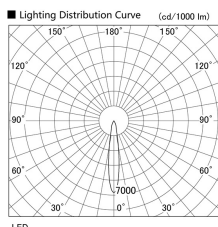

Item no. DD103-2915MW9030

Series Name: Versa R-G, Antiglare

Installation	Recessed mount
Type	
Fixture wattage	30.3W
Beam angle	17 deg.
Color Temp.	3000K
CRI	Ra>90
Luminous	1961 lm
Body	Die-cast aluminum alloy
Body finish	N/A
Trim finish	White
Reflector finish	Mirror
IP Rate	IP20
Light source	COB module
Input Voltage	AC220~240V
Dimming Type	Non-Dimmable
Certificate	CE, CCC
Cut Hole	125mm