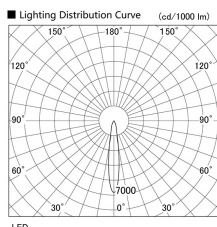

Item no. DD103-2915MW9035

Series Name: Versa R-G, Antiglare

Installation	Recessed mount
Type	Versa R-G, Antiglare
Fixture wattage	30.3W
Beam angle	17 deg.
Color Temp.	3500K
CRI	Ra>90
Luminous	2001 lm
Body	Die-cast aluminum alloy
Body finish	N/A
Trim finish	White
Reflector finish	Mirror
IP Rate	IP20
Light source	COB module
Input Voltage	AC220~240V
Dimming Type	Non-Dimmable
Certificate	CE, CCC
Cut Hole	125mm