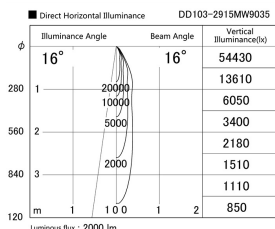

Item no. DD103-2915MW9035

Series Name: Versa R-G, Antiglare

Installation	Recessed mount
Type	Versa R-G, Antiglare
Fixture wattage	30.3W
Beam angle	17 deg.
Color Temp.	3500K
CRI	Ra>90
Luminous	2001 lm
Body	Die-cast aluminum alloy
Body finish	N/A
Trim finish	White
Reflector finish	Mirror
IP Rate	IP20
Light source	COB module
Input Voltage	AC220~240V
Dimming Type	Non-Dimmable
Certificate	CE, CCC
Cut Hole	125mm