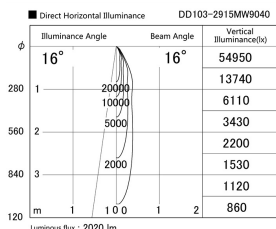

Item no. DD103-2915MW9040

Series Name: Versa R-G, Antiglare

Installation	Recessed mount
Type	Versa R-G, Antiglare
Fixture wattage	30.3W
Beam angle	17 deg.
Color Temp.	4000K
CRI	Ra>90
Luminous	2020 lm
Body	Die-cast aluminum alloy
Body finish	N/A
Trim finish	White
Reflector finish	Mirror
IP Rate	IP20
Light source	COB module
Input Voltage	AC220~240V
Dimming Type	Non-Dimmable
Certificate	CE, CCC
Cut Hole	125mm