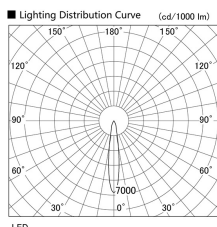

Item no. DD103-2915MW9040

Series Name: Versa R-G, Antiglare

Direct Horizontal Illuminance		DD103-2915MW9040	
Illuminance Angle	Beam Angle	Vertical Illuminance (lx)	
16°	16°	1	54950
		2	13740
		3	6110
		4	3430
		5	2200
		6	1530
		7	1120
		8	860

Luminous flux : 2020 lm

Installation	Recessed mount
Type	
Fixture wattage	30.3W
Beam angle	17 deg.
Color Temp.	4000K
CRI	Ra>90
Luminous	2020 lm
Body	Die-cast aluminum alloy
Body finish	N/A
Trim finish	White
Reflector finish	Mirror
IP Rate	IP20
Light source	COB module
Input Voltage	AC220~240V
Dimming Type	Non-Dimmable
Certificate	CE, CCC
Cut Hole	125mm