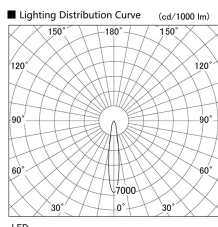

Item no. DD103-2915MW9040

Series Name: Versa R-G, Antiglare

Installation	Recessed mount
Type	Versa R-G, Antiglare
Fixture wattage	30.3W
Beam angle	17 deg.
Color Temp.	4000K
CRI	Ra>90
Luminous	2020 lm
Body	Die-cast aluminum alloy
Body finish	N/A
Trim finish	White
Reflector finish	Mirror
IP Rate	IP20
Light source	COB module
Input Voltage	AC220~240V
Dimming Type	Non-Dimmable
Certificate	CE, CCC
Cut Hole	125mm