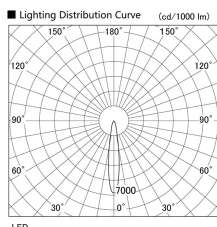

Item no. DD103-2915WW8527

Series Name: Versa R-G, Antiglare

White Reflector

Direct Horizontal Illuminance		DD103-2915WW8527	
Illuminance Angle	Beam Angle	Vertical Illuminance(cd)	
16°	16°	57320	
1		14330	
2		6370	
3		3580	
4		2290	
5		1590	
6		1170	
7		900	

Installation	Recessed mount
Type	Versa R-G, Antiglare
Fixture wattage	30.3W
Beam angle	17 deg.
Color Temp.	2700K
CRI	Ra>85
Luminous	2094 lm
Body	Die-cast aluminum alloy
Body finish	N/A
Trim finish	White
Reflector finish	White
IP Rate	IP20
Light source	COB module
Input Voltage	AC220~240V
Dimming Type	Non-Dimmable
Certificate	CE, CCC
Cut Hole	125mm