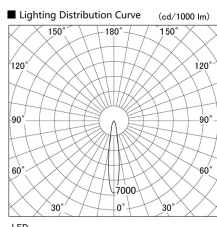

Item no. DD103-2915WW8527

Series Name: Versa R-G, Antiglare

White Reflector

Installation	Recessed mount
Type	
Fixture wattage	30.3W
Beam angle	17 deg.
Color Temp.	2700K
CRI	Ra>85
Luminous	2094 lm
Body	Die-cast aluminum alloy
Body finish	N/A
Trim finish	White
Reflector finish	White
IP Rate	IP20
Light source	COB module
Input Voltage	AC220~240V
Dimming Type	Non-Dimmable
Certificate	CE, CCC
Cut Hole	125mm