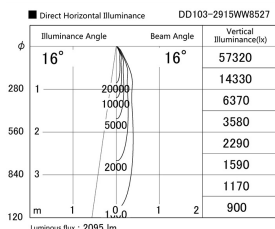

Item no. DD103-2915WW8527

Series Name: Versa R-G, Antiglare

White Reflector

Installation	Recessed mount
Type	
Fixture wattage	30.3W
Beam angle	17 deg.
Color Temp.	2700K
CRI	Ra>85
Luminous	2094 lm
Body	Die-cast aluminum alloy
Body finish	N/A
Trim finish	White
Reflector finish	White
IP Rate	IP20
Light source	COB module
Input Voltage	AC220~240V
Dimming Type	Non-Dimmable
Certificate	CE, CCC
Cut Hole	125mm