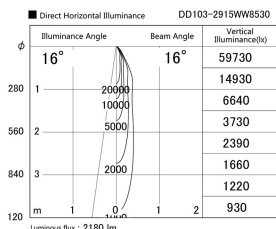

Item no. DD103-2915WW8530

Series Name: Versa R-G, Antiglare

White Reflector

Installation	Recessed mount
Type	Versa R-G, Antiglare
Fixture wattage	30.3W
Beam angle	17 deg.
Color Temp.	3000K
CRI	Ra>85
Luminous	2182 lm
Body	Die-cast aluminum alloy
Body finish	N/A
Trim finish	White
Reflector finish	White
IP Rate	IP20
Light source	COB module
Input Voltage	AC220~240V
Dimming Type	Non-Dimmable
Certificate	CE, CCC
Cut Hole	125mm