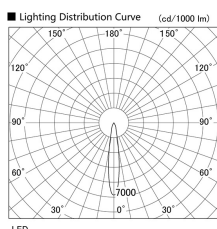

Item no. DD103-2915WW8530

Series Name: Versa R-G, Antiglare

White Reflector

Installation	Recessed mount
Type	Versa R-G, Antiglare
Fixture wattage	30.3W
Beam angle	17 deg.
Color Temp.	3000K
CRI	Ra>85
Luminous	2182 lm
Body	Die-cast aluminum alloy
Body finish	N/A
Trim finish	White
Reflector finish	White
IP Rate	IP20
Light source	COB module
Input Voltage	AC220~240V
Dimming Type	Non-Dimmable
Certificate	CE, CCC
Cut Hole	125mm