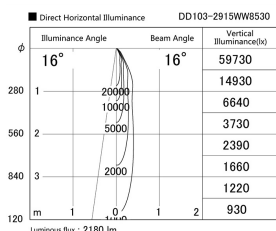

Item no. DD103-2915WW8530

Series Name: Versa R-G, Antiglare

White Reflector

Installation	Recessed mount
Type	
Fixture wattage	30.3W
Beam angle	17 deg.
Color Temp.	3000K
CRI	Ra>85
Luminous	2182 lm
Body	Die-cast aluminum alloy
Body finish	N/A
Trim finish	White
Reflector finish	White
IP Rate	IP20
Light source	COB module
Input Voltage	AC220~240V
Dimming Type	Non-Dimmable
Certificate	CE, CCC
Cut Hole	125mm