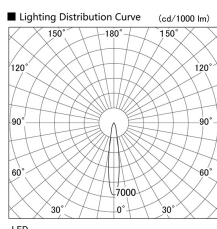

Item no. DD103-2915WW8530

Series Name: Versa R-G, Antiglare

White Reflector

Installation	Recessed mount
Type	
Fixture wattage	30.3W
Beam angle	17 deg.
Color Temp.	3000K
CRI	Ra>85
Luminous	2182 lm
Body	Die-cast aluminum alloy
Body finish	N/A
Trim finish	White
Reflector finish	White
IP Rate	IP20
Light source	COB module
Input Voltage	AC220~240V
Dimming Type	Non-Dimmable
Certificate	CE, CCC
Cut Hole	125mm