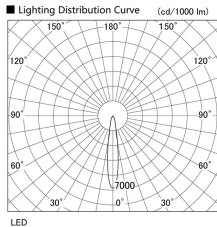

Item no. DD103-2915WW8535

Series Name: Versa R-G, Antiglare

White Reflector

Installation	Recessed mount
Type	Versa R-G, Antiglare
Fixture wattage	30.3W
Beam angle	17 deg.
Color Temp.	3500K
CRI	Ra>85
Luminous	2225 lm
Body	Die-cast aluminum alloy
Body finish	N/A
Trim finish	White
Reflector finish	White
IP Rate	IP20
Light source	COB module
Input Voltage	AC220~240V
Dimming Type	Non-Dimmable
Certificate	CE, CCC
Cut Hole	125mm