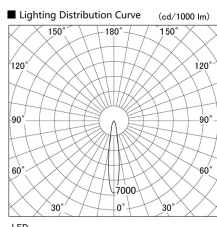

Item no. DD103-2915WW8535

Series Name: Versa R-G, Antiglare

White Reflector

Installation	Recessed mount
Type	
Fixture wattage	30.3W
Beam angle	17 deg.
Color Temp.	3500K
CRI	Ra>85
Luminous	2225 lm
Body	Die-cast aluminum alloy
Body finish	N/A
Trim finish	White
Reflector finish	White
IP Rate	IP20
Light source	COB module
Input Voltage	AC220~240V
Dimming Type	Non-Dimmable
Certificate	CE, CCC
Cut Hole	125mm