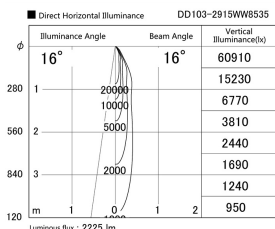

Item no. DD103-2915WW8535

Series Name: Versa R-G, Antiglare

White Reflector

Installation	Recessed mount
Type	
Fixture wattage	30.3W
Beam angle	17 deg.
Color Temp.	3500K
CRI	Ra>85
Luminous	2225 lm
Body	Die-cast aluminum alloy
Body finish	N/A
Trim finish	White
Reflector finish	White
IP Rate	IP20
Light source	COB module
Input Voltage	AC220~240V
Dimming Type	Non-Dimmable
Certificate	CE, CCC
Cut Hole	125mm