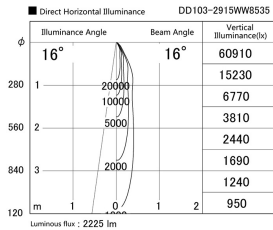

Item no. DD103-2915WW8535

Series Name: Versa R-G, Antiglare

White Reflector

Installation	Recessed mount
Type	Versa R-G, Antiglare
Fixture wattage	30.3W
Beam angle	17 deg.
Color Temp.	3500K
CRI	Ra>85
Luminous	2225 lm
Body	Die-cast aluminum alloy
Body finish	N/A
Trim finish	White
Reflector finish	White
IP Rate	IP20
Light source	COB module
Input Voltage	AC220~240V
Dimming Type	Non-Dimmable
Certificate	CE, CCC
Cut Hole	125mm