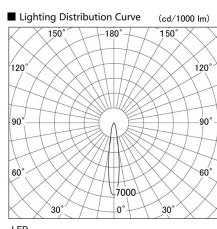

Item no. DD103-2915WW8540

Series Name: Versa R-G, Antiglare

White Reflector

Installation	Recessed mount
Type	
Fixture wattage	30.3W
Beam angle	17 deg.
Color Temp.	4000K
CRI	Ra>85
Luminous	2247 lm
Body	Die-cast aluminum alloy
Body finish	N/A
Trim finish	White
Reflector finish	White
IP Rate	IP20
Light source	COB module
Input Voltage	AC220~240V
Dimming Type	Non-Dimmable
Certificate	CE, CCC
Cut Hole	125mm