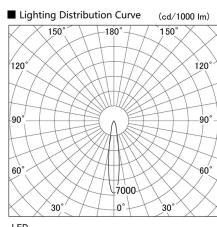

Item no. DD103-2915WW8540

Series Name: Versa R-G, Antiglare

White Reflector

Installation	Recessed mount
Type	Versa R-G, Antiglare
Fixture wattage	30.3W
Beam angle	17 deg.
Color Temp.	4000K
CRI	Ra>85
Luminous	2247 lm
Body	Die-cast aluminum alloy
Body finish	N/A
Trim finish	White
Reflector finish	White
IP Rate	IP20
Light source	COB module
Input Voltage	AC220~240V
Dimming Type	Non-Dimmable
Certificate	CE, CCC
Cut Hole	125mm