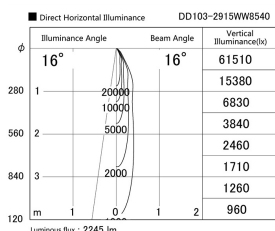

Item no. DD103-2915WW8540

Series Name: Versa R-G, Antiglare

White Reflector

Installation	Recessed mount
Type	
Fixture wattage	30.3W
Beam angle	17 deg.
Color Temp.	4000K
CRI	Ra>85
Luminous	2247 lm
Body	Die-cast aluminum alloy
Body finish	N/A
Trim finish	White
Reflector finish	White
IP Rate	IP20
Light source	COB module
Input Voltage	AC220~240V
Dimming Type	Non-Dimmable
Certificate	CE, CCC
Cut Hole	125mm