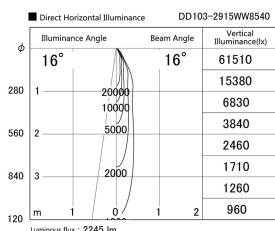

Item no. DD103-2915WW8540

Series Name: Versa R-G, Antiglare

White Reflector

Installation	Recessed mount
Type	Versa R-G, Antiglare
Fixture wattage	30.3W
Beam angle	17 deg.
Color Temp.	4000K
CRI	Ra>85
Luminous	2247 lm
Body	Die-cast aluminum alloy
Body finish	N/A
Trim finish	White
Reflector finish	White
IP Rate	IP20
Light source	COB module
Input Voltage	AC220~240V
Dimming Type	Non-Dimmable
Certificate	CE, CCC
Cut Hole	125mm