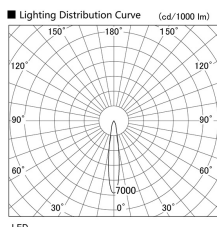

Item no. DD103-2915WW9027

Series Name: Versa R-G, Antiglare

White Reflector

■ Direct Horizontal Illuminance DD103-2915WW9027		
Illuminance Angle	Beam Angle	Vertical Illuminance(cd)
16°	16°	52120
1		13030
2		5790
3		3260
4		2080
5		1450
6		1060
7		810

Luminous flux : 1905 lm

Installation	Recessed mount
Type	Versa R-G, Antiglare
Fixture wattage	30.3W
Beam angle	17 deg.
Color Temp.	2700K
CRI	Ra>90
Luminous	1904 lm
Body	Die-cast aluminum alloy
Body finish	N/A
Trim finish	White
Reflector finish	White
IP Rate	IP20
Light source	COB module
Input Voltage	AC220~240V
Dimming Type	Non-Dimmable
Certificate	CE, CCC
Cut Hole	125mm