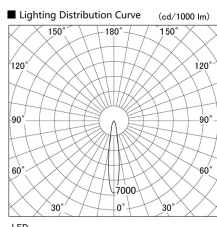

Item no. DD103-2915WW9030

Series Name: Versa R-G, Antiglare

White Reflector

Direct Horizontal Illuminance DD103-2915WW9030		
Illuminance Angle	Beam Angle	Vertical Illuminance(cd)
16°	16°	54310
1		13580
20000		6030
10000		3390
5000		2170
2000		1510
1000		1110
850		850

Luminous flux : 1985 lm

Installation	Recessed mount
Type	
Fixture wattage	30.3W
Beam angle	17 deg.
Color Temp.	3000K
CRI	Ra>90
Luminous	1984 lm
Body	Die-cast aluminum alloy
Body finish	N/A
Trim finish	White
Reflector finish	White
IP Rate	IP20
Light source	COB module
Input Voltage	AC220~240V
Dimming Type	Non-Dimmable
Certificate	CE, CCC
Cut Hole	125mm