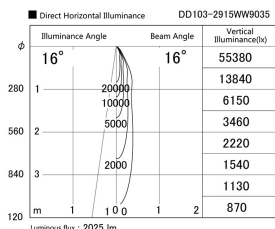

Item no. DD103-2915WW9035

Series Name: Versa R-G, Antiglare

White Reflector

Installation	Recessed mount
Type	Versa R-G, Antiglare
Fixture wattage	30.3W
Beam angle	17 deg.
Color Temp.	3500K
CRI	Ra>90
Luminous	2023 lm
Body	Die-cast aluminum alloy
Body finish	N/A
Trim finish	White
Reflector finish	White
IP Rate	IP20
Light source	COB module
Input Voltage	AC220~240V
Dimming Type	Non-Dimmable
Certificate	CE, CCC
Cut Hole	125mm