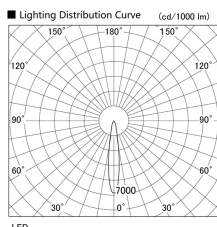

Item no. DD103-2915WW9035

Series Name: Versa R-G, Antiglare

White Reflector

Installation	Recessed mount
Type	Versa R-G, Antiglare
Fixture wattage	30.3W
Beam angle	17 deg.
Color Temp.	3500K
CRI	Ra>90
Luminous	2023 lm
Body	Die-cast aluminum alloy
Body finish	N/A
Trim finish	White
Reflector finish	White
IP Rate	IP20
Light source	COB module
Input Voltage	AC220~240V
Dimming Type	Non-Dimmable
Certificate	CE, CCC
Cut Hole	125mm