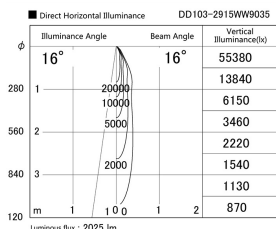

Item no. DD103-2915WW9035

Series Name: Versa R-G, Antiglare

White Reflector

Installation	Recessed mount
Type	
Fixture wattage	30.3W
Beam angle	17 deg.
Color Temp.	3500K
CRI	Ra>90
Luminous	2023 lm
Body	Die-cast aluminum alloy
Body finish	N/A
Trim finish	White
Reflector finish	White
IP Rate	IP20
Light source	COB module
Input Voltage	AC220~240V
Dimming Type	Non-Dimmable
Certificate	CE, CCC
Cut Hole	125mm