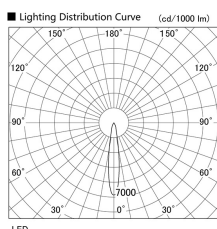

Item no. DD103-2915WW9035

Series Name: Versa R-G, Antiglare

White Reflector

Installation	Recessed mount
Type	
Fixture wattage	30.3W
Beam angle	17 deg.
Color Temp.	3500K
CRI	Ra>90
Luminous	2023 lm
Body	Die-cast aluminum alloy
Body finish	N/A
Trim finish	White
Reflector finish	White
IP Rate	IP20
Light source	COB module
Input Voltage	AC220~240V
Dimming Type	Non-Dimmable
Certificate	CE, CCC
Cut Hole	125mm