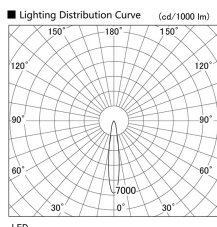

Item no. DD103-2915WW9040

Series Name: Versa R-G, Antiglare

White Reflector

Installation	Recessed mount
Type	Versa R-G, Antiglare
Fixture wattage	30.3W
Beam angle	17 deg.
Color Temp.	4000K
CRI	Ra>90
Luminous	2043 lm
Body	Die-cast aluminum alloy
Body finish	N/A
Trim finish	White
Reflector finish	White
IP Rate	IP20
Light source	COB module
Input Voltage	AC220~240V
Dimming Type	Non-Dimmable
Certificate	CE, CCC
Cut Hole	125mm