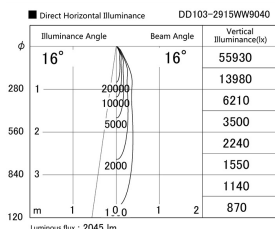

Item no. DD103-2915WW9040

Series Name: Versa R-G, Antiglare

White Reflector

Installation	Recessed mount
Type	Versa R-G, Antiglare
Fixture wattage	30.3W
Beam angle	17 deg.
Color Temp.	4000K
CRI	Ra>90
Luminous	2043 lm
Body	Die-cast aluminum alloy
Body finish	N/A
Trim finish	White
Reflector finish	White
IP Rate	IP20
Light source	COB module
Input Voltage	AC220~240V
Dimming Type	Non-Dimmable
Certificate	CE, CCC
Cut Hole	125mm