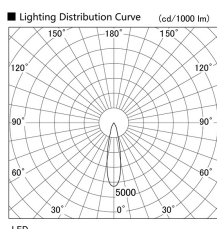

Item no. DD103-2920DW8527

Series Name: Versa R-G, Antiglare

Dark Mirror Reflector

Installation	Recessed mount
Type	Versa R-G, Antiglare
Fixture wattage	30.3W
Beam angle	23 deg.
Color Temp.	2700K
CRI	Ra>85
Luminous	2200 lm
Body	Die-cast aluminum alloy
Body finish	N/A
Trim finish	White
Reflector finish	Dark Mirror
IP Rate	IP20
Light source	COB module
Input Voltage	AC220~240V
Dimming Type	Non-Dimmable
Certificate	CE, CCC
Cut Hole	125mm