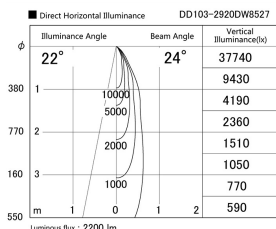

Item no. DD103-2920DW8527

Series Name: Versa R-G, Antiglare

Dark Mirror Reflector

Installation	Recessed mount
Type	Versa R-G, Antiglare
Fixture wattage	30.3W
Beam angle	23 deg.
Color Temp.	2700K
CRI	Ra>85
Luminous	2200 lm
Body	Die-cast aluminum alloy
Body finish	N/A
Trim finish	White
Reflector finish	Dark Mirror
IP Rate	IP20
Light source	COB module
Input Voltage	AC220~240V
Dimming Type	Non-Dimmable
Certificate	CE, CCC
Cut Hole	125mm