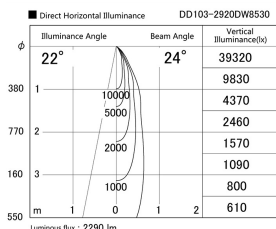

Item no. DD103-2920DW8530

Series Name: Versa R-G, Antiglare

Dark Mirror Reflector

Installation	Recessed mount
Type	Versa R-G, Antiglare
Fixture wattage	30.3W
Beam angle	23 deg.
Color Temp.	3000K
CRI	Ra>85
Luminous	2292 lm
Body	Die-cast aluminum alloy
Body finish	N/A
Trim finish	White
Reflector finish	Dark Mirror
IP Rate	IP20
Light source	COB module
Input Voltage	AC220~240V
Dimming Type	Non-Dimmable
Certificate	CE, CCC
Cut Hole	125mm