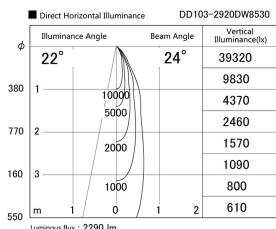

Item no. DD103-2920DW8530

Series Name: Versa R-G, Antiglare

Dark Mirror Reflector

Installation	Recessed mount
Type	
Fixture wattage	30.3W
Beam angle	23 deg.
Color Temp.	3000K
CRI	Ra>85
Luminous	2292 lm
Body	Die-cast aluminum alloy
Body finish	N/A
Trim finish	White
Reflector finish	Dark Mirror
IP Rate	IP20
Light source	COB module
Input Voltage	AC220~240V
Dimming Type	Non-Dimmable
Certificate	CE, CCC
Cut Hole	125mm