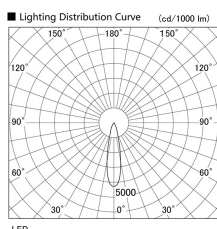

Item no. DD103-2920DW8530

Series Name: Versa R-G, Antiglare

Dark Mirror Reflector

Installation	Recessed mount
Type	Versa R-G, Antiglare
Fixture wattage	30.3W
Beam angle	23 deg.
Color Temp.	3000K
CRI	Ra>85
Luminous	2292 lm
Body	Die-cast aluminum alloy
Body finish	N/A
Trim finish	White
Reflector finish	Dark Mirror
IP Rate	IP20
Light source	COB module
Input Voltage	AC220~240V
Dimming Type	Non-Dimmable
Certificate	CE, CCC
Cut Hole	125mm