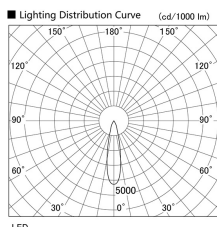

Item no. DD103-2920DW8530

Series Name: Versa R-G, Antiglare

Dark Mirror Reflector

Installation	Recessed mount
Type	
Fixture wattage	30.3W
Beam angle	23 deg.
Color Temp.	3000K
CRI	Ra>85
Luminous	2292 lm
Body	Die-cast aluminum alloy
Body finish	N/A
Trim finish	White
Reflector finish	Dark Mirror
IP Rate	IP20
Light source	COB module
Input Voltage	AC220~240V
Dimming Type	Non-Dimmable
Certificate	CE, CCC
Cut Hole	125mm