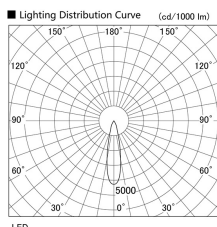

Item no. DD103-2920DW8535

Series Name: Versa R-G, Antiglare

Dark Mirror Reflector

Installation	Recessed mount
Type	
Fixture wattage	30.3W
Beam angle	23 deg.
Color Temp.	3500K
CRI	Ra>85
Luminous	2338 lm
Body	Die-cast aluminum alloy
Body finish	N/A
Trim finish	White
Reflector finish	Dark Mirror
IP Rate	IP20
Light source	COB module
Input Voltage	AC220~240V
Dimming Type	Non-Dimmable
Certificate	CE, CCC
Cut Hole	125mm