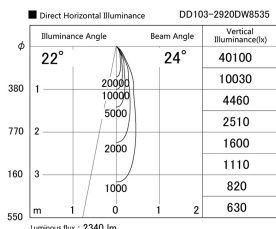

Item no. DD103-2920DW8535

Series Name: Versa R-G, Antiglare

Dark Mirror Reflector

Installation	Recessed mount
Type	
Fixture wattage	30.3W
Beam angle	23 deg.
Color Temp.	3500K
CRI	Ra>85
Luminous	2338 lm
Body	Die-cast aluminum alloy
Body finish	N/A
Trim finish	White
Reflector finish	Dark Mirror
IP Rate	IP20
Light source	COB module
Input Voltage	AC220~240V
Dimming Type	Non-Dimmable
Certificate	CE, CCC
Cut Hole	125mm