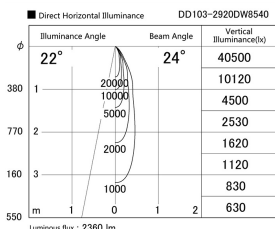

Item no. DD103-2920DW8540

Series Name: Versa R-G, Antiglare

Dark Mirror Reflector

Installation	Recessed mount
Type	
Fixture wattage	30.3W
Beam angle	23 deg.
Color Temp.	4000K
CRI	Ra>85
Luminous	2361 lm
Body	Die-cast aluminum alloy
Body finish	N/A
Trim finish	White
Reflector finish	Dark Mirror
IP Rate	IP20
Light source	COB module
Input Voltage	AC220~240V
Dimming Type	Non-Dimmable
Certificate	CE, CCC
Cut Hole	125mm