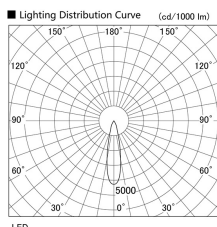

Item no. DD103-2920DW8540

Series Name: Versa R-G, Antiglare

Dark Mirror Reflector

Installation	Recessed mount
Type	
Fixture wattage	30.3W
Beam angle	23 deg.
Color Temp.	4000K
CRI	Ra>85
Luminous	2361 lm
Body	Die-cast aluminum alloy
Body finish	N/A
Trim finish	White
Reflector finish	Dark Mirror
IP Rate	IP20
Light source	COB module
Input Voltage	AC220~240V
Dimming Type	Non-Dimmable
Certificate	CE, CCC
Cut Hole	125mm