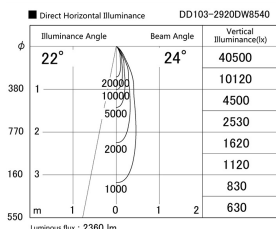

Item no. DD103-2920DW8540

Series Name: Versa R-G, Antiglare

Dark Mirror Reflector

Installation	Recessed mount
Type	Versa R-G, Antiglare
Fixture wattage	30.3W
Beam angle	23 deg.
Color Temp.	4000K
CRI	Ra>85
Luminous	2361 lm
Body	Die-cast aluminum alloy
Body finish	N/A
Trim finish	White
Reflector finish	Dark Mirror
IP Rate	IP20
Light source	COB module
Input Voltage	AC220~240V
Dimming Type	Non-Dimmable
Certificate	CE, CCC
Cut Hole	125mm