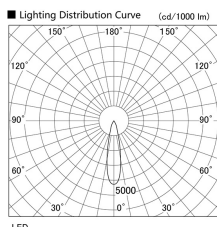

Item no. DD103-2920DW8540

Series Name: Versa R-G, Antiglare

Dark Mirror Reflector

Installation	Recessed mount
Type	Versa R-G, Antiglare
Fixture wattage	30.3W
Beam angle	23 deg.
Color Temp.	4000K
CRI	Ra>85
Luminous	2361 lm
Body	Die-cast aluminum alloy
Body finish	N/A
Trim finish	White
Reflector finish	Dark Mirror
IP Rate	IP20
Light source	COB module
Input Voltage	AC220~240V
Dimming Type	Non-Dimmable
Certificate	CE, CCC
Cut Hole	125mm