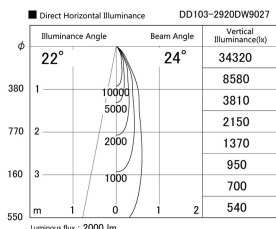

Item no. DD103-2920DW9027

Series Name: Versa R-G, Antiglare

Dark Mirror Reflector

Installation	Recessed mount
Type	
Fixture wattage	30.3W
Beam angle	23 deg.
Color Temp.	2700K
CRI	Ra>90
Luminous	2001 lm
Body	Die-cast aluminum alloy
Body finish	N/A
Trim finish	White
Reflector finish	Dark Mirror
IP Rate	IP20
Light source	COB module
Input Voltage	AC220~240V
Dimming Type	Non-Dimmable
Certificate	CE, CCC
Cut Hole	125mm