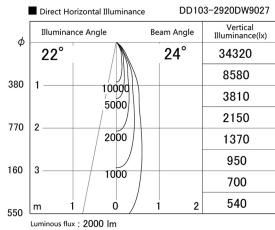

Item no. DD103-2920DW9027

Series Name: Versa R-G, Antiglare

Dark Mirror Reflector

Installation	Recessed mount
Type	
Fixture wattage	30.3W
Beam angle	23 deg.
Color Temp.	2700K
CRI	Ra>90
Luminous	2001 lm
Body	Die-cast aluminum alloy
Body finish	N/A
Trim finish	White
Reflector finish	Dark Mirror
IP Rate	IP20
Light source	COB module
Input Voltage	AC220~240V
Dimming Type	Non-Dimmable
Certificate	CE, CCC
Cut Hole	125mm