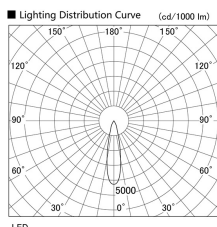

Item no. DD103-2920DW9027

Series Name: Versa R-G, Antiglare

Dark Mirror Reflector

■ Direct Horizontal Illuminance DD103-2920DW9027		
Illuminance Angle	Beam Angle	Vertical Illuminance(cd)
22°	24°	34320
		8580
		3810
		2150
		1370
		950
		700
		540

Luminous flux : 2000 lm

Installation	Recessed mount
Type	Versa R-G, Antiglare
Fixture wattage	30.3W
Beam angle	23 deg.
Color Temp.	2700K
CRI	Ra>90
Luminous	2001 lm
Body	Die-cast aluminum alloy
Body finish	N/A
Trim finish	White
Reflector finish	Dark Mirror
IP Rate	IP20
Light source	COB module
Input Voltage	AC220~240V
Dimming Type	Non-Dimmable
Certificate	CE, CCC
Cut Hole	125mm