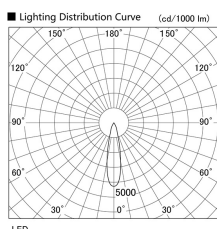

Item no. DD103-2920DW9027

Series Name: Versa R-G, Antiglare

Dark Mirror Reflector

Installation	Recessed mount
Type	
Fixture wattage	30.3W
Beam angle	23 deg.
Color Temp.	2700K
CRI	Ra>90
Luminous	2001 lm
Body	Die-cast aluminum alloy
Body finish	N/A
Trim finish	White
Reflector finish	Dark Mirror
IP Rate	IP20
Light source	COB module
Input Voltage	AC220~240V
Dimming Type	Non-Dimmable
Certificate	CE, CCC
Cut Hole	125mm