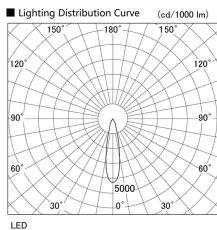

Item no. DD103-2920DW9027

Series Name: Versa R-G, Antiglare

Dark Mirror Reflector

Installation	Recessed mount
Type	
Fixture wattage	30.3W
Beam angle	23 deg.
Color Temp.	2700K
CRI	Ra>90
Luminous	2001 lm
Body	Die-cast aluminum alloy
Body finish	N/A
Trim finish	White
Reflector finish	Dark Mirror
IP Rate	IP20
Light source	COB module
Input Voltage	AC220~240V
Dimming Type	Non-Dimmable
Certificate	CE, CCC
Cut Hole	125mm