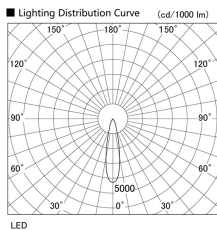

Item no. DD103-2920DW9030

Series Name: Versa R-G, Antiglare

Dark Mirror Reflector

| | |
|------------------|-------------------------|
| Installation | Recessed mount |
| Type | |
| Fixture wattage | 30.3W |
| Beam angle | 23 deg. |
| Color Temp. | 3000K |
| CRI | Ra>90 |
| Luminous | 2084 lm |
| Body | Die-cast aluminum alloy |
| Body finish | N/A |
| Trim finish | White |
| Reflector finish | Dark Mirror |
| IP Rate | IP20 |
| Light source | COB module |
| Input Voltage | AC220~240V |
| Dimming Type | Non-Dimmable |
| Certificate | CE, CCC |
| Cut Hole | 125mm |