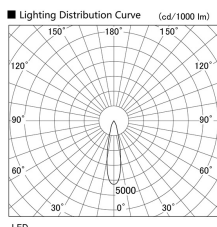

Item no. DD103-2920DW9030

Series Name: Versa R-G, Antiglare

Dark Mirror Reflector

Installation	Recessed mount
Type	Versa R-G, Antiglare
Fixture wattage	30.3W
Beam angle	23 deg.
Color Temp.	3000K
CRI	Ra>90
Luminous	2084 lm
Body	Die-cast aluminum alloy
Body finish	N/A
Trim finish	White
Reflector finish	Dark Mirror
IP Rate	IP20
Light source	COB module
Input Voltage	AC220~240V
Dimming Type	Non-Dimmable
Certificate	CE, CCC
Cut Hole	125mm