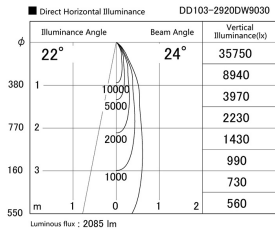

Item no. DD103-2920DW9030

Series Name: Versa R-G, Antiglare

Dark Mirror Reflector

| | |
|------------------|-------------------------|
| Installation | Recessed mount |
| Type | |
| Fixture wattage | 30.3W |
| Beam angle | 23 deg. |
| Color Temp. | 3000K |
| CRI | Ra>90 |
| Luminous | 2084 lm |
| Body | Die-cast aluminum alloy |
| Body finish | N/A |
| Trim finish | White |
| Reflector finish | Dark Mirror |
| IP Rate | IP20 |
| Light source | COB module |
| Input Voltage | AC220~240V |
| Dimming Type | Non-Dimmable |
| Certificate | CE, CCC |
| Cut Hole | 125mm |