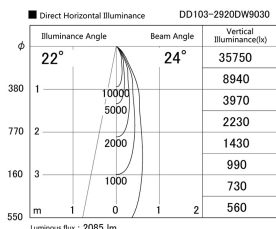

Item no. DD103-2920DW9030

Series Name: Versa R-G, Antiglare

Dark Mirror Reflector

Installation	Recessed mount
Type	Versa R-G, Antiglare
Fixture wattage	30.3W
Beam angle	23 deg.
Color Temp.	3000K
CRI	Ra>90
Luminous	2084 lm
Body	Die-cast aluminum alloy
Body finish	N/A
Trim finish	White
Reflector finish	Dark Mirror
IP Rate	IP20
Light source	COB module
Input Voltage	AC220~240V
Dimming Type	Non-Dimmable
Certificate	CE, CCC
Cut Hole	125mm